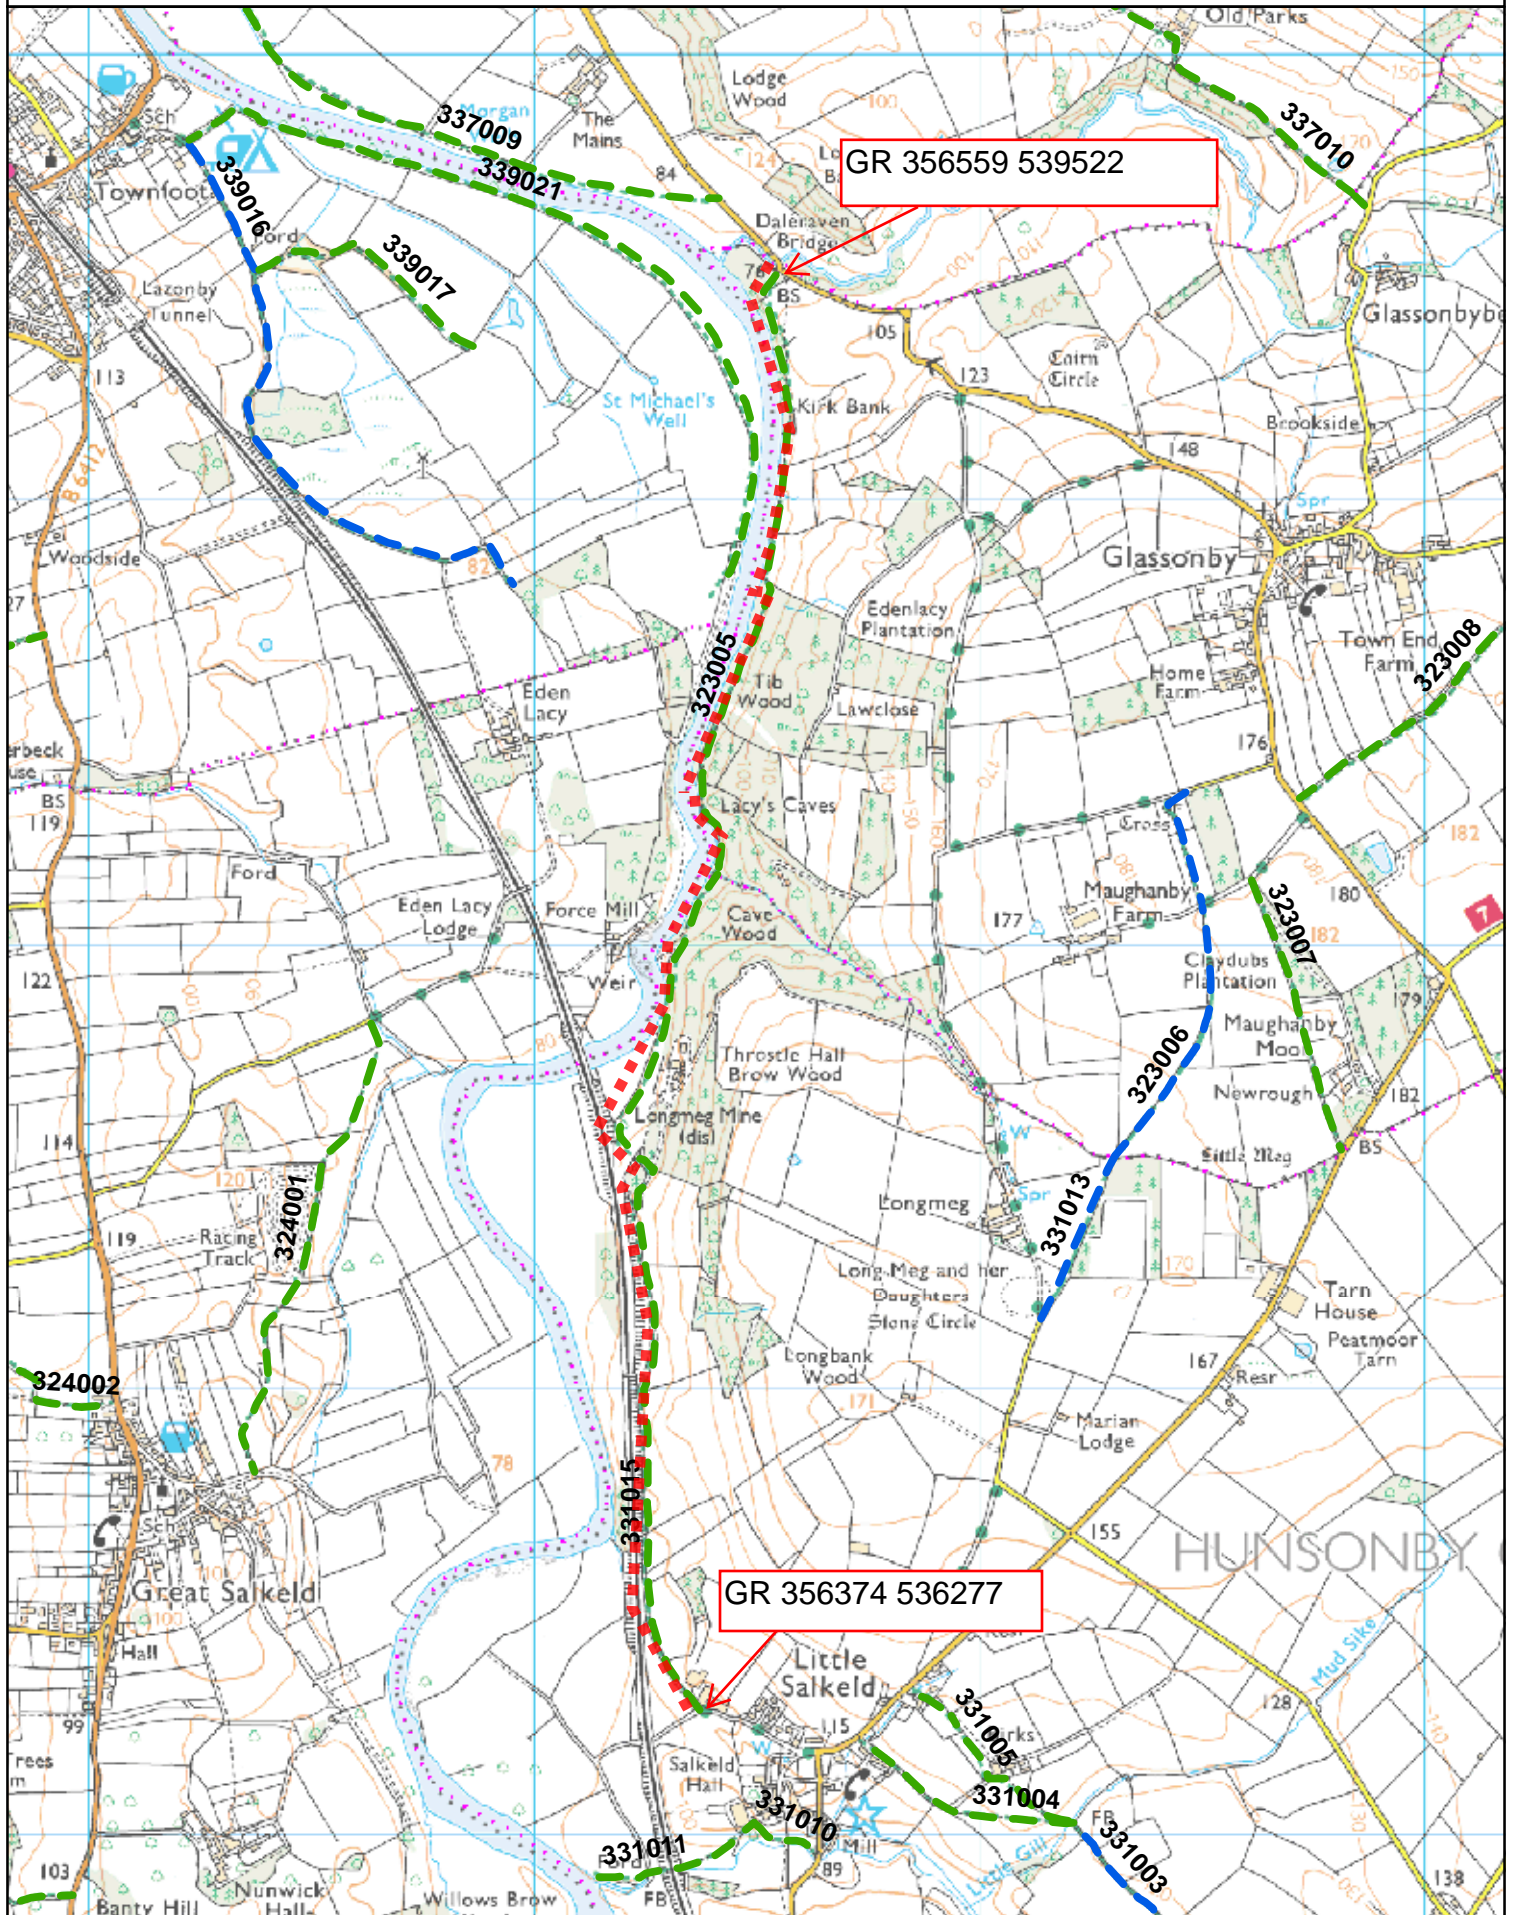

FP 323005 and FP 331015

GR 356559 539522

GR 356374 536277

Highways and Transportation

Scale: 1:17,000 @ A4

This produce includes mapping data licensed by Ordnance Survey.
(c) Crown Copyright 2015. Licence Number. 100019596