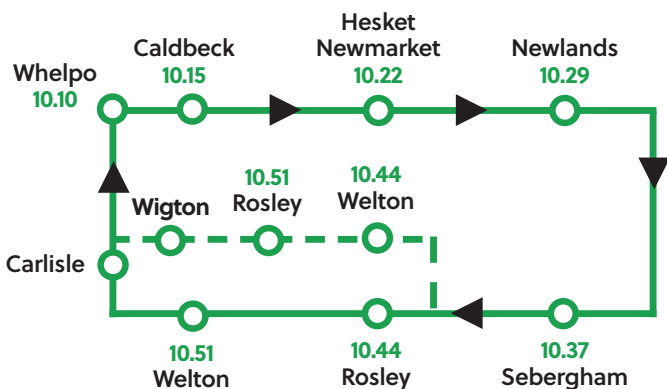

Community Wheels

Caldbeck - Wigton or Carlisle

Mondays - 25p per mile - from 1 January 2024

Demand responsive accessible community transport for residents of Whelpo, Caldbeck, Heskett Newmarket, Newlands, Sebergham, Rosley, Welton to Carlisle (first & third Monday of the month only) or Wigton.

- Approximate departure from Whelpo is 10.10am
- Approximate returning times - from Carlisle 2.15pm / from Wigton 1.15pm
- Passengers must book by 12 noon on Sunday

Pre-booked. Minimum 5 passengers required for the service to run.

Pick up locations – return cost Carlisle / Wigton - approximate departure times:

	Wigton	Carlisle
Whelpo	£4.25	£7.25
Caldbeck	£3.75	£6.75
Heskett Newmarket	£4.50	£7.25
Newlands	£5.75	£6.75
Sebergham	£4.25	£5.50
Rosley	£2.75	£5.50
Welton	£4.25	£5.50

To Carlisle (first & third Monday of the month only) or Wigton

Carlisle return 2.15pm / Wigton return 1.15pm

* If anyone struggles to get to these points, the driver will organise to pick up elsewhere

For more information: Phone: 016974 78220 Email: antoinette.ward@northernfellsgroup.org.uk