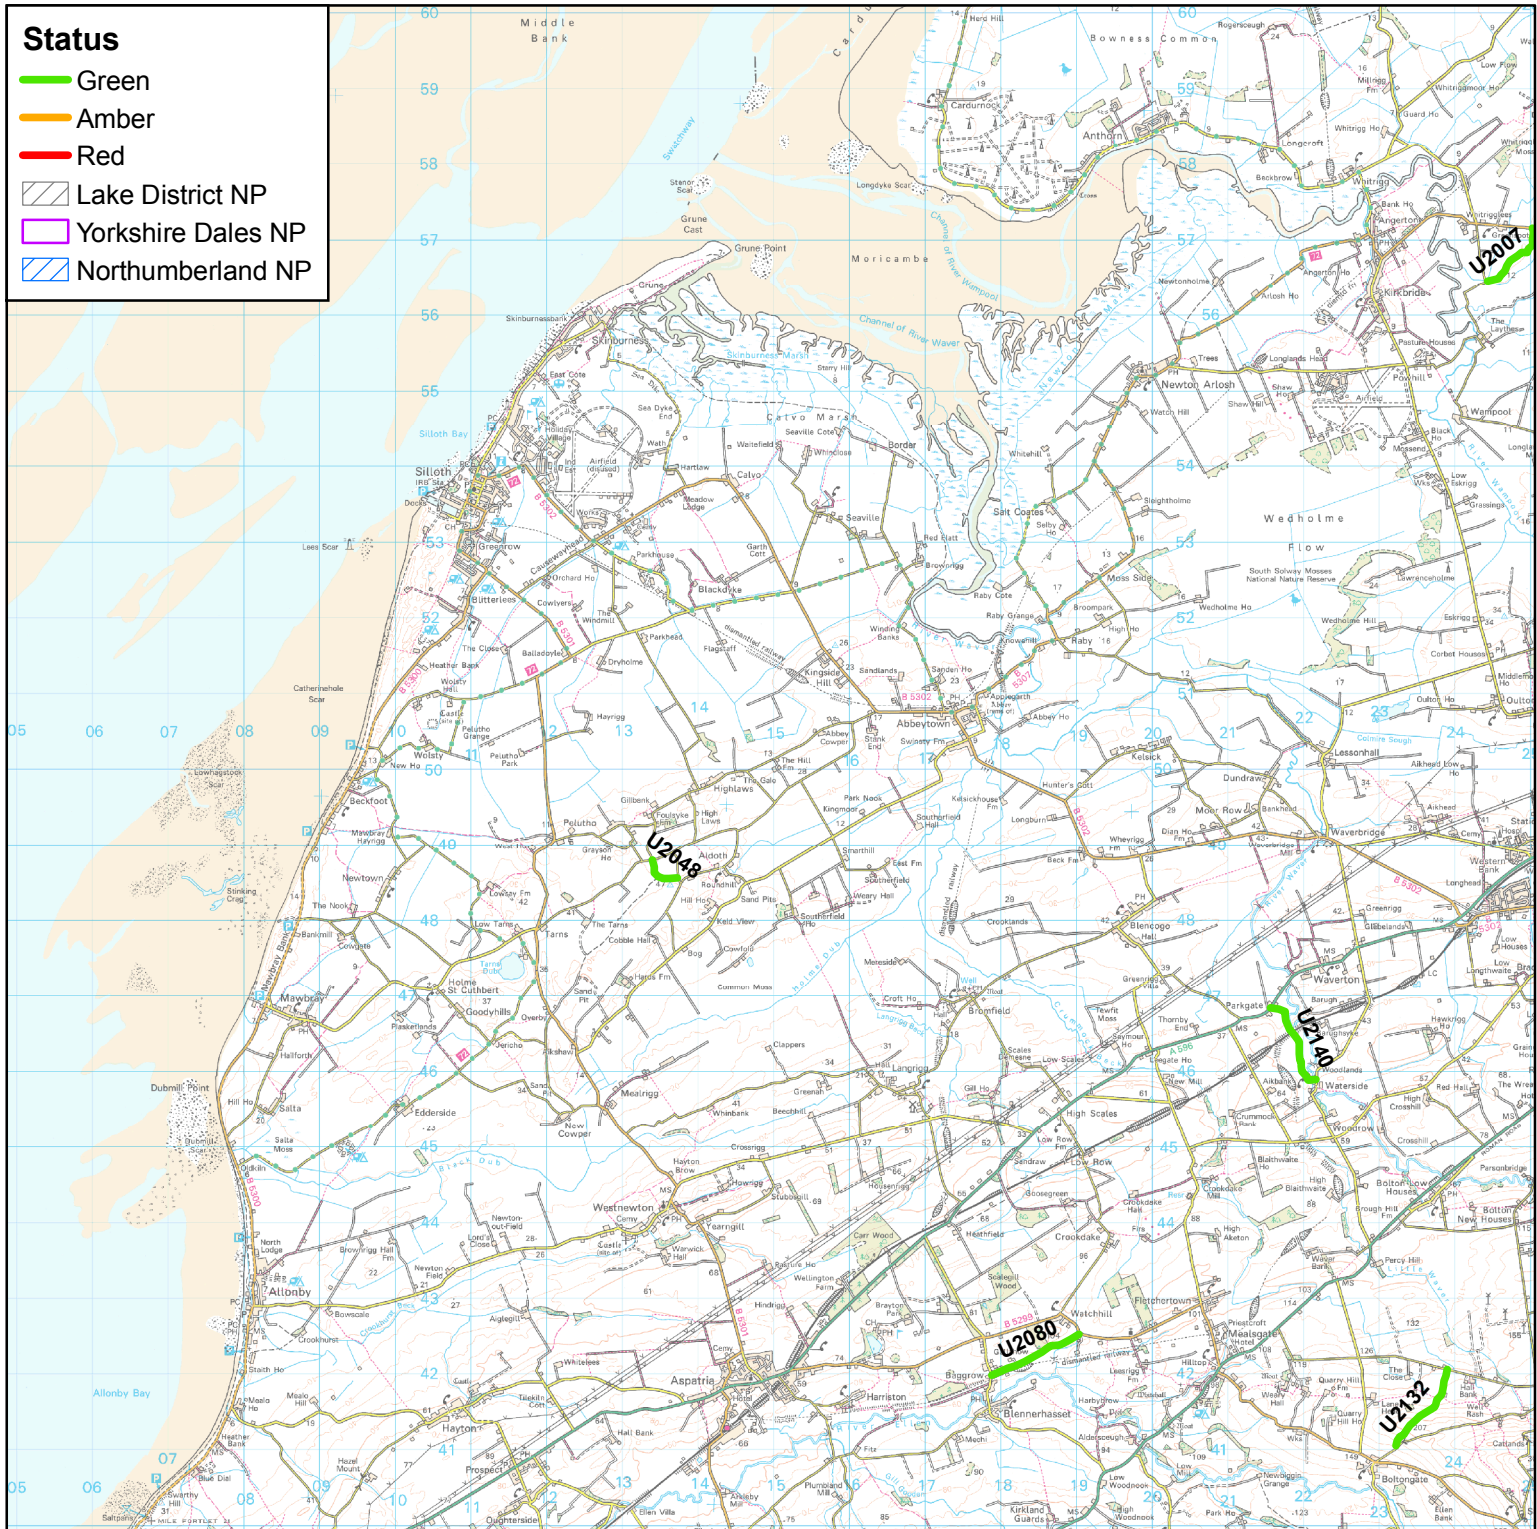

Status

Green

Amber

Red

Lake District NP

Yorkshire Dales NP

Northumberland NP

Route colour-coding

Red = Route has a lot of use, proceed with great care and follow advice or signs explaining special controls in place. These routes are under the greatest pressure and there may be environmental issues plus the potential for misunderstanding or conflict with other users.

Amber = Route has moderate use; proceed with special care - there may be a lot of other users or land management issues. It may not be passable in all weathers.

Green = Proceed with caution - the route is passable at all times and there may be no management in place.

Please refer to the individual route survey sheets on the Hierarchy of Trail Routes pages on the Cumbria County Council Website for specific route information.