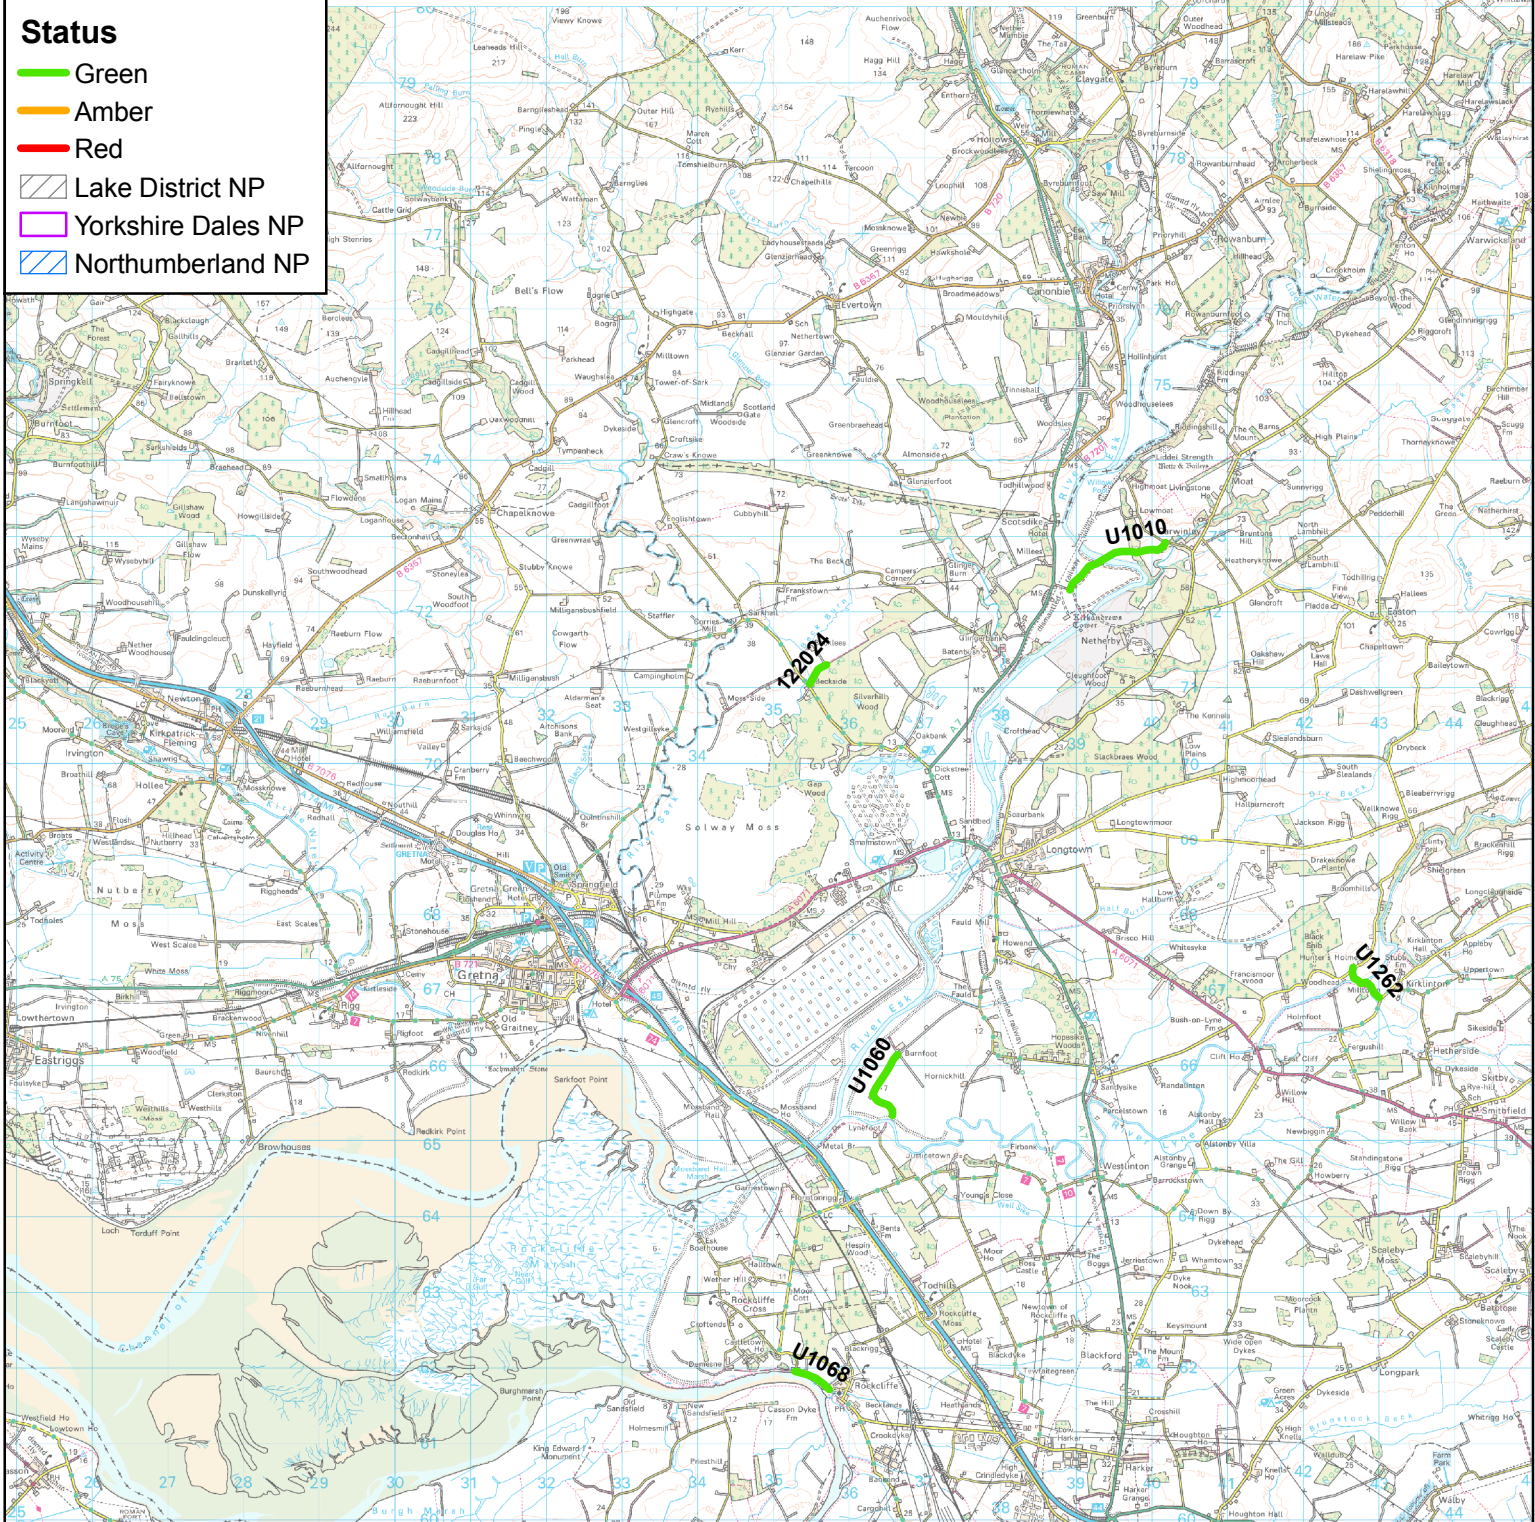

Status

Green

Amber

Red

Lake District NP

Yorkshire Dales NP

Northumberland NP

Route colour-coding

Red = Route has a lot of use, proceed with great care and follow advice or signs explaining special controls in place. These routes are under the greatest pressure and there may be environmental issues plus the potential for misunderstanding or conflict with other users.

Amber = Route has moderate use; proceed with special care - there may be a lot of other users or land management issues. It may not be passable in all weathers.

Green = Proceed with caution - the route is passable at all times and there may be no management in place.

Please refer to the individual route survey sheets on the Hierarchy of Trail Routes pages on the Cumbria County Council Website for specific route information.