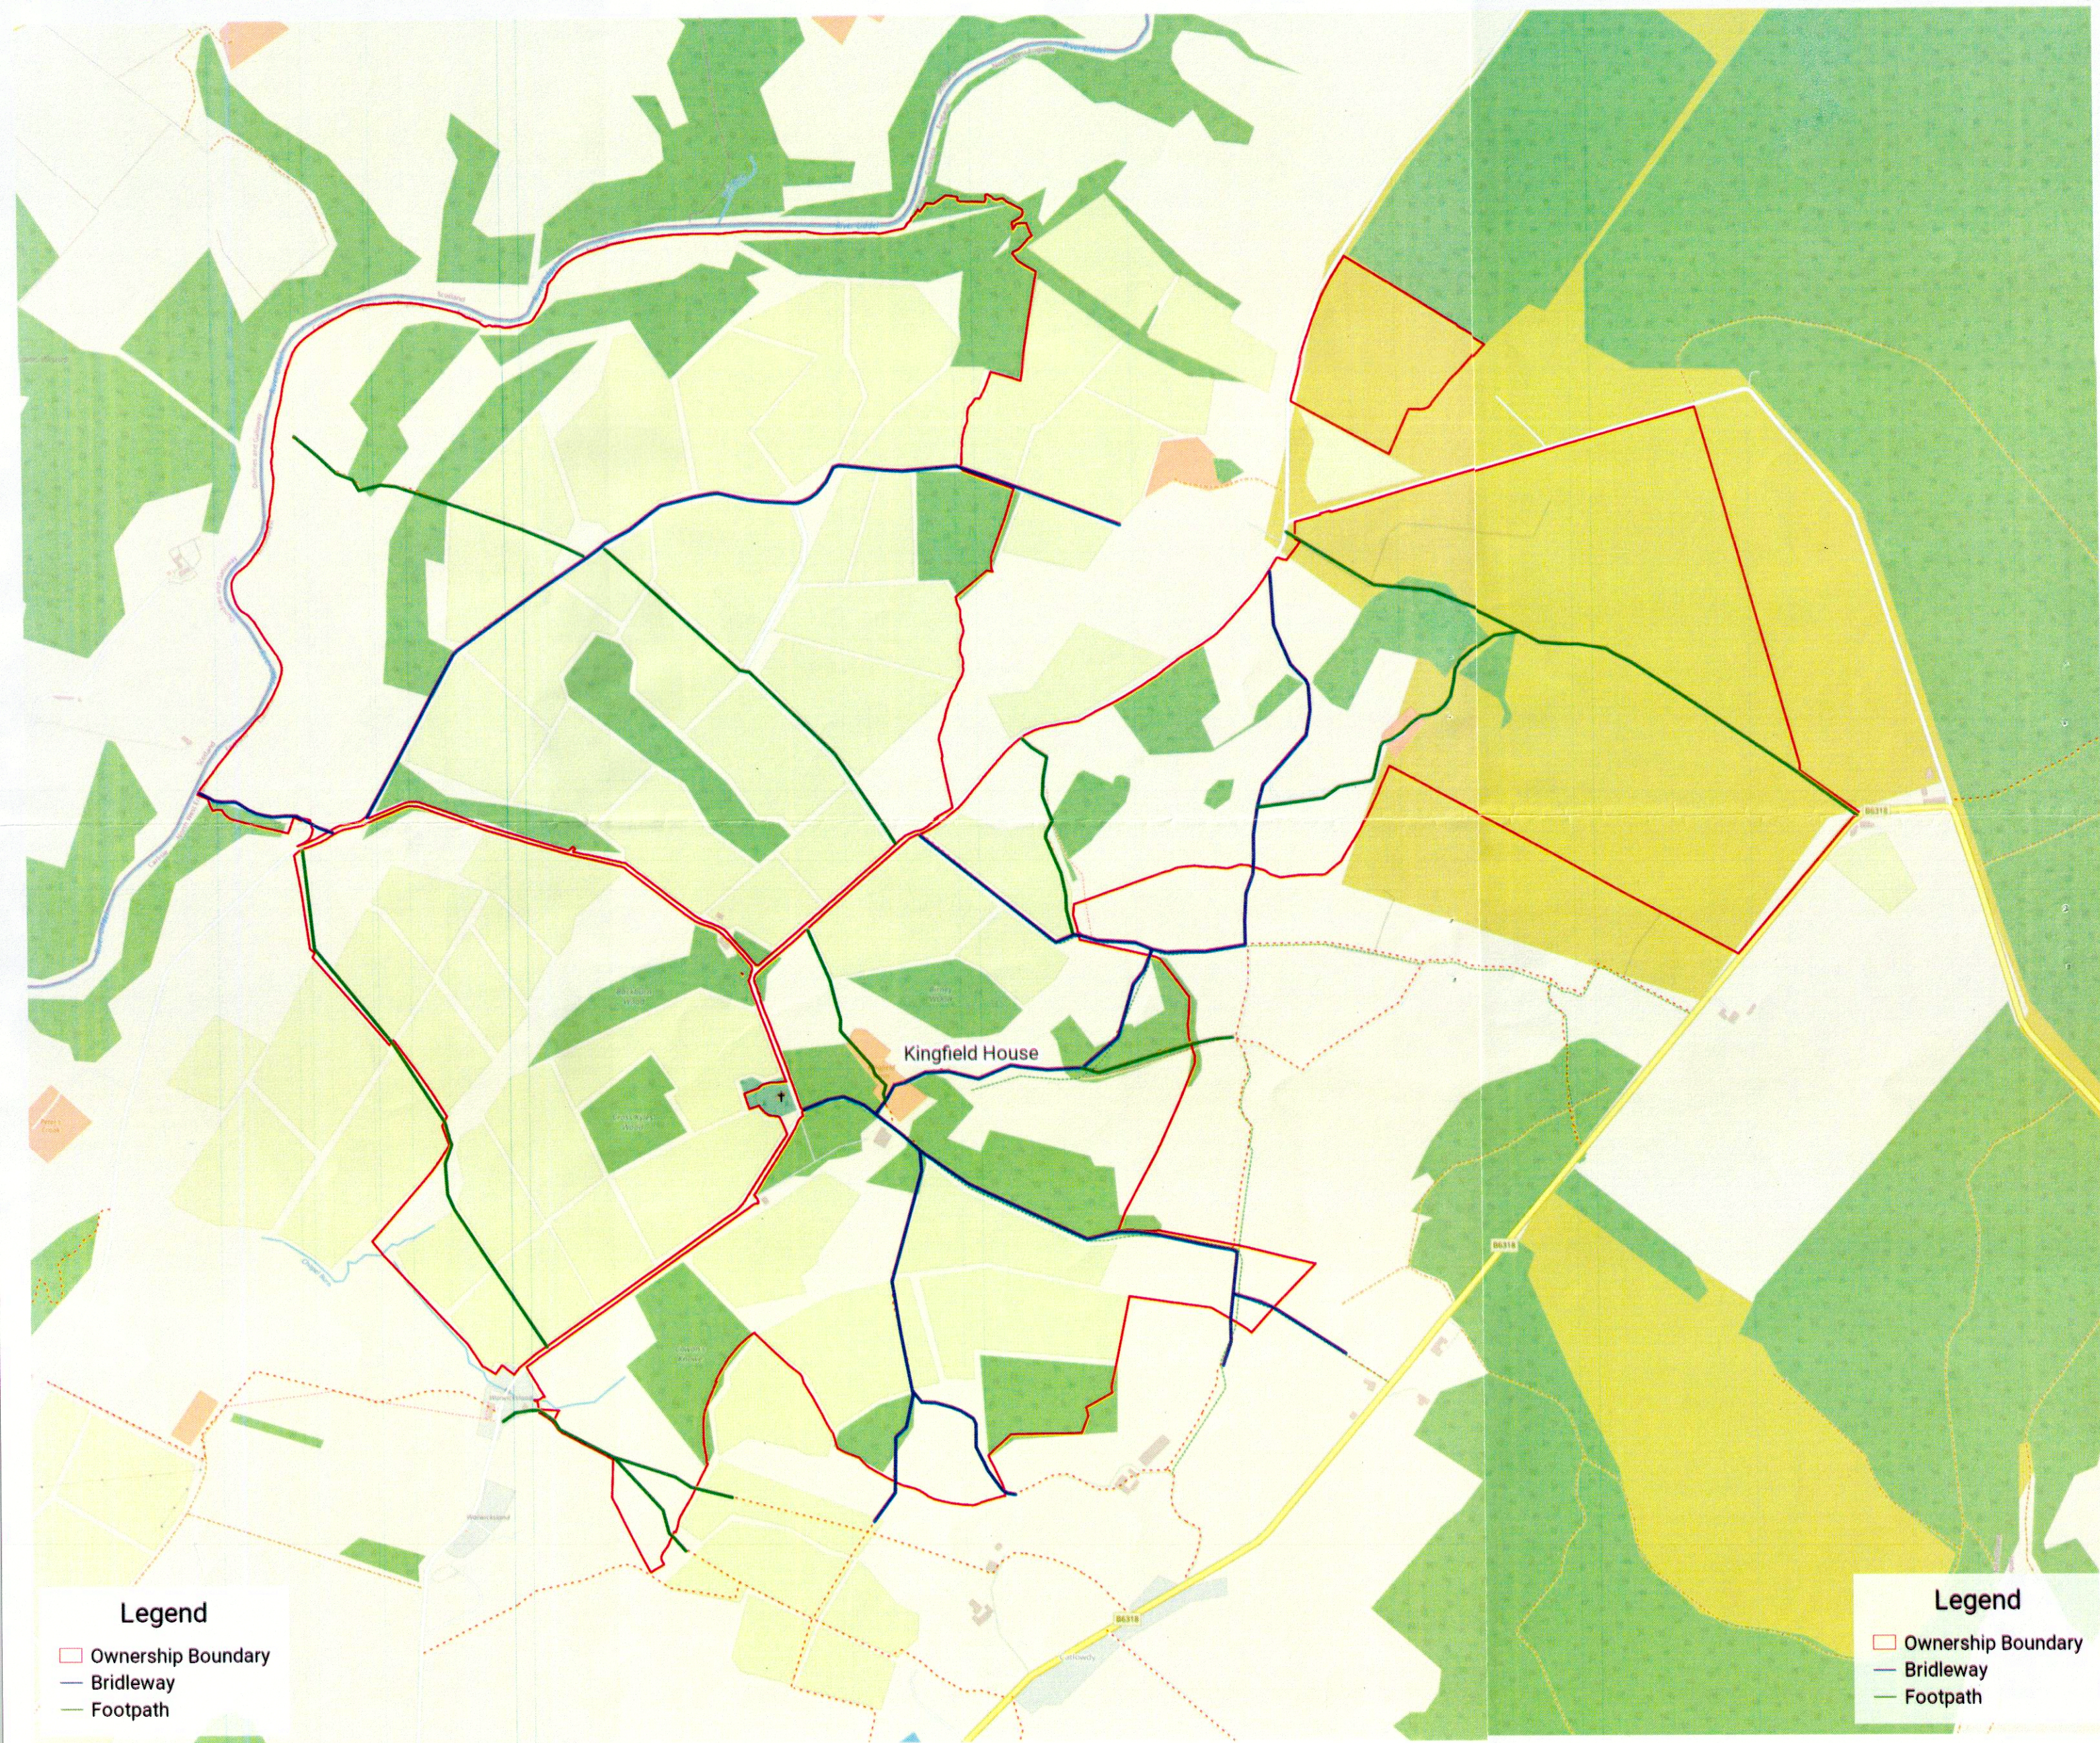

**GSC GRAYS**

PROPERTY • ESTATES • LAND

S 31 (6) - Plan A

The land app 3

The land app

**Legend**

- Ownership Boundary
- Bridleway
- Footpath

**Legend**

- Ownership Boundary
- Bridleway
- Footpath

Produced on Sep 13, 2021.

© Crown copyright and database right 2021 (licence number 100059532). Reproduction in whole or in part is prohibited without the prior permission of Ordnance Survey.

**Kingfield Estate**

200 m  
Scale 1:10000 (at A3)

200 m  
Scale 1:10000 (at A3)