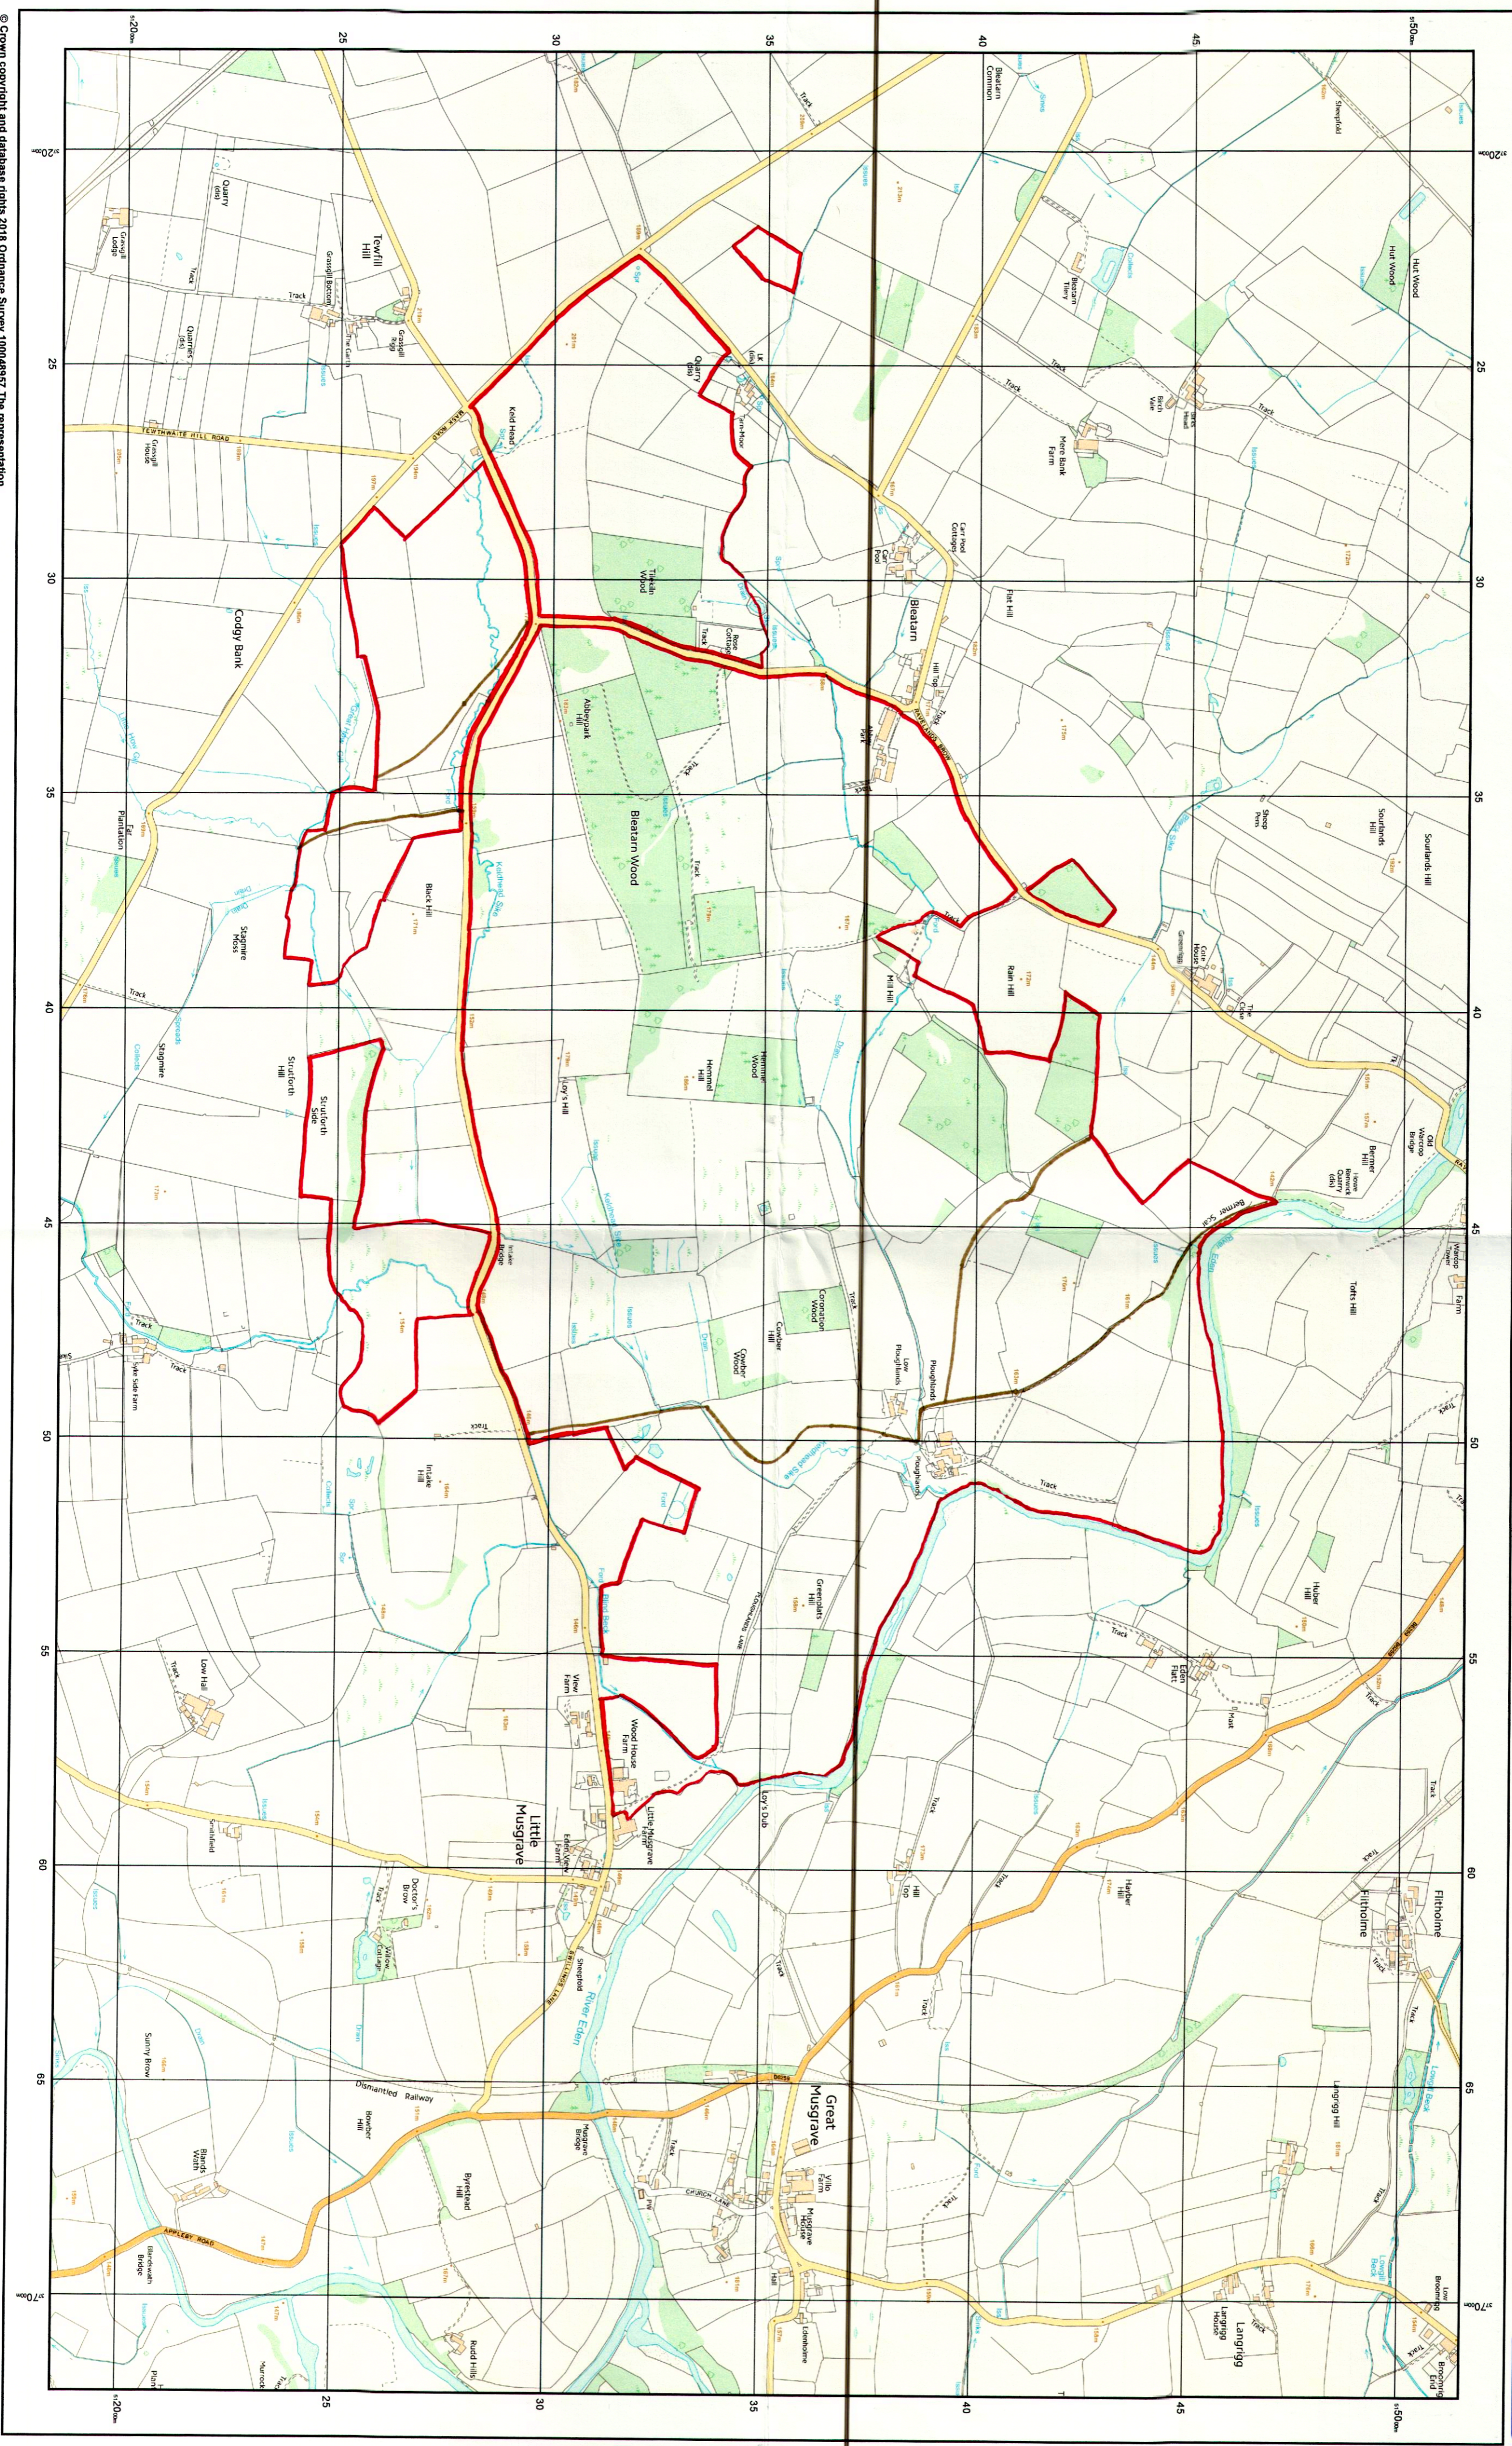

North

1500m

Scale 1:10000

© Crown copyright and database rights 2018. Ordnance Survey 10004937. The representation of road, track or path is no evidence of a boundary or right of way. The representation of features as lines is no evidence of a property boundary.