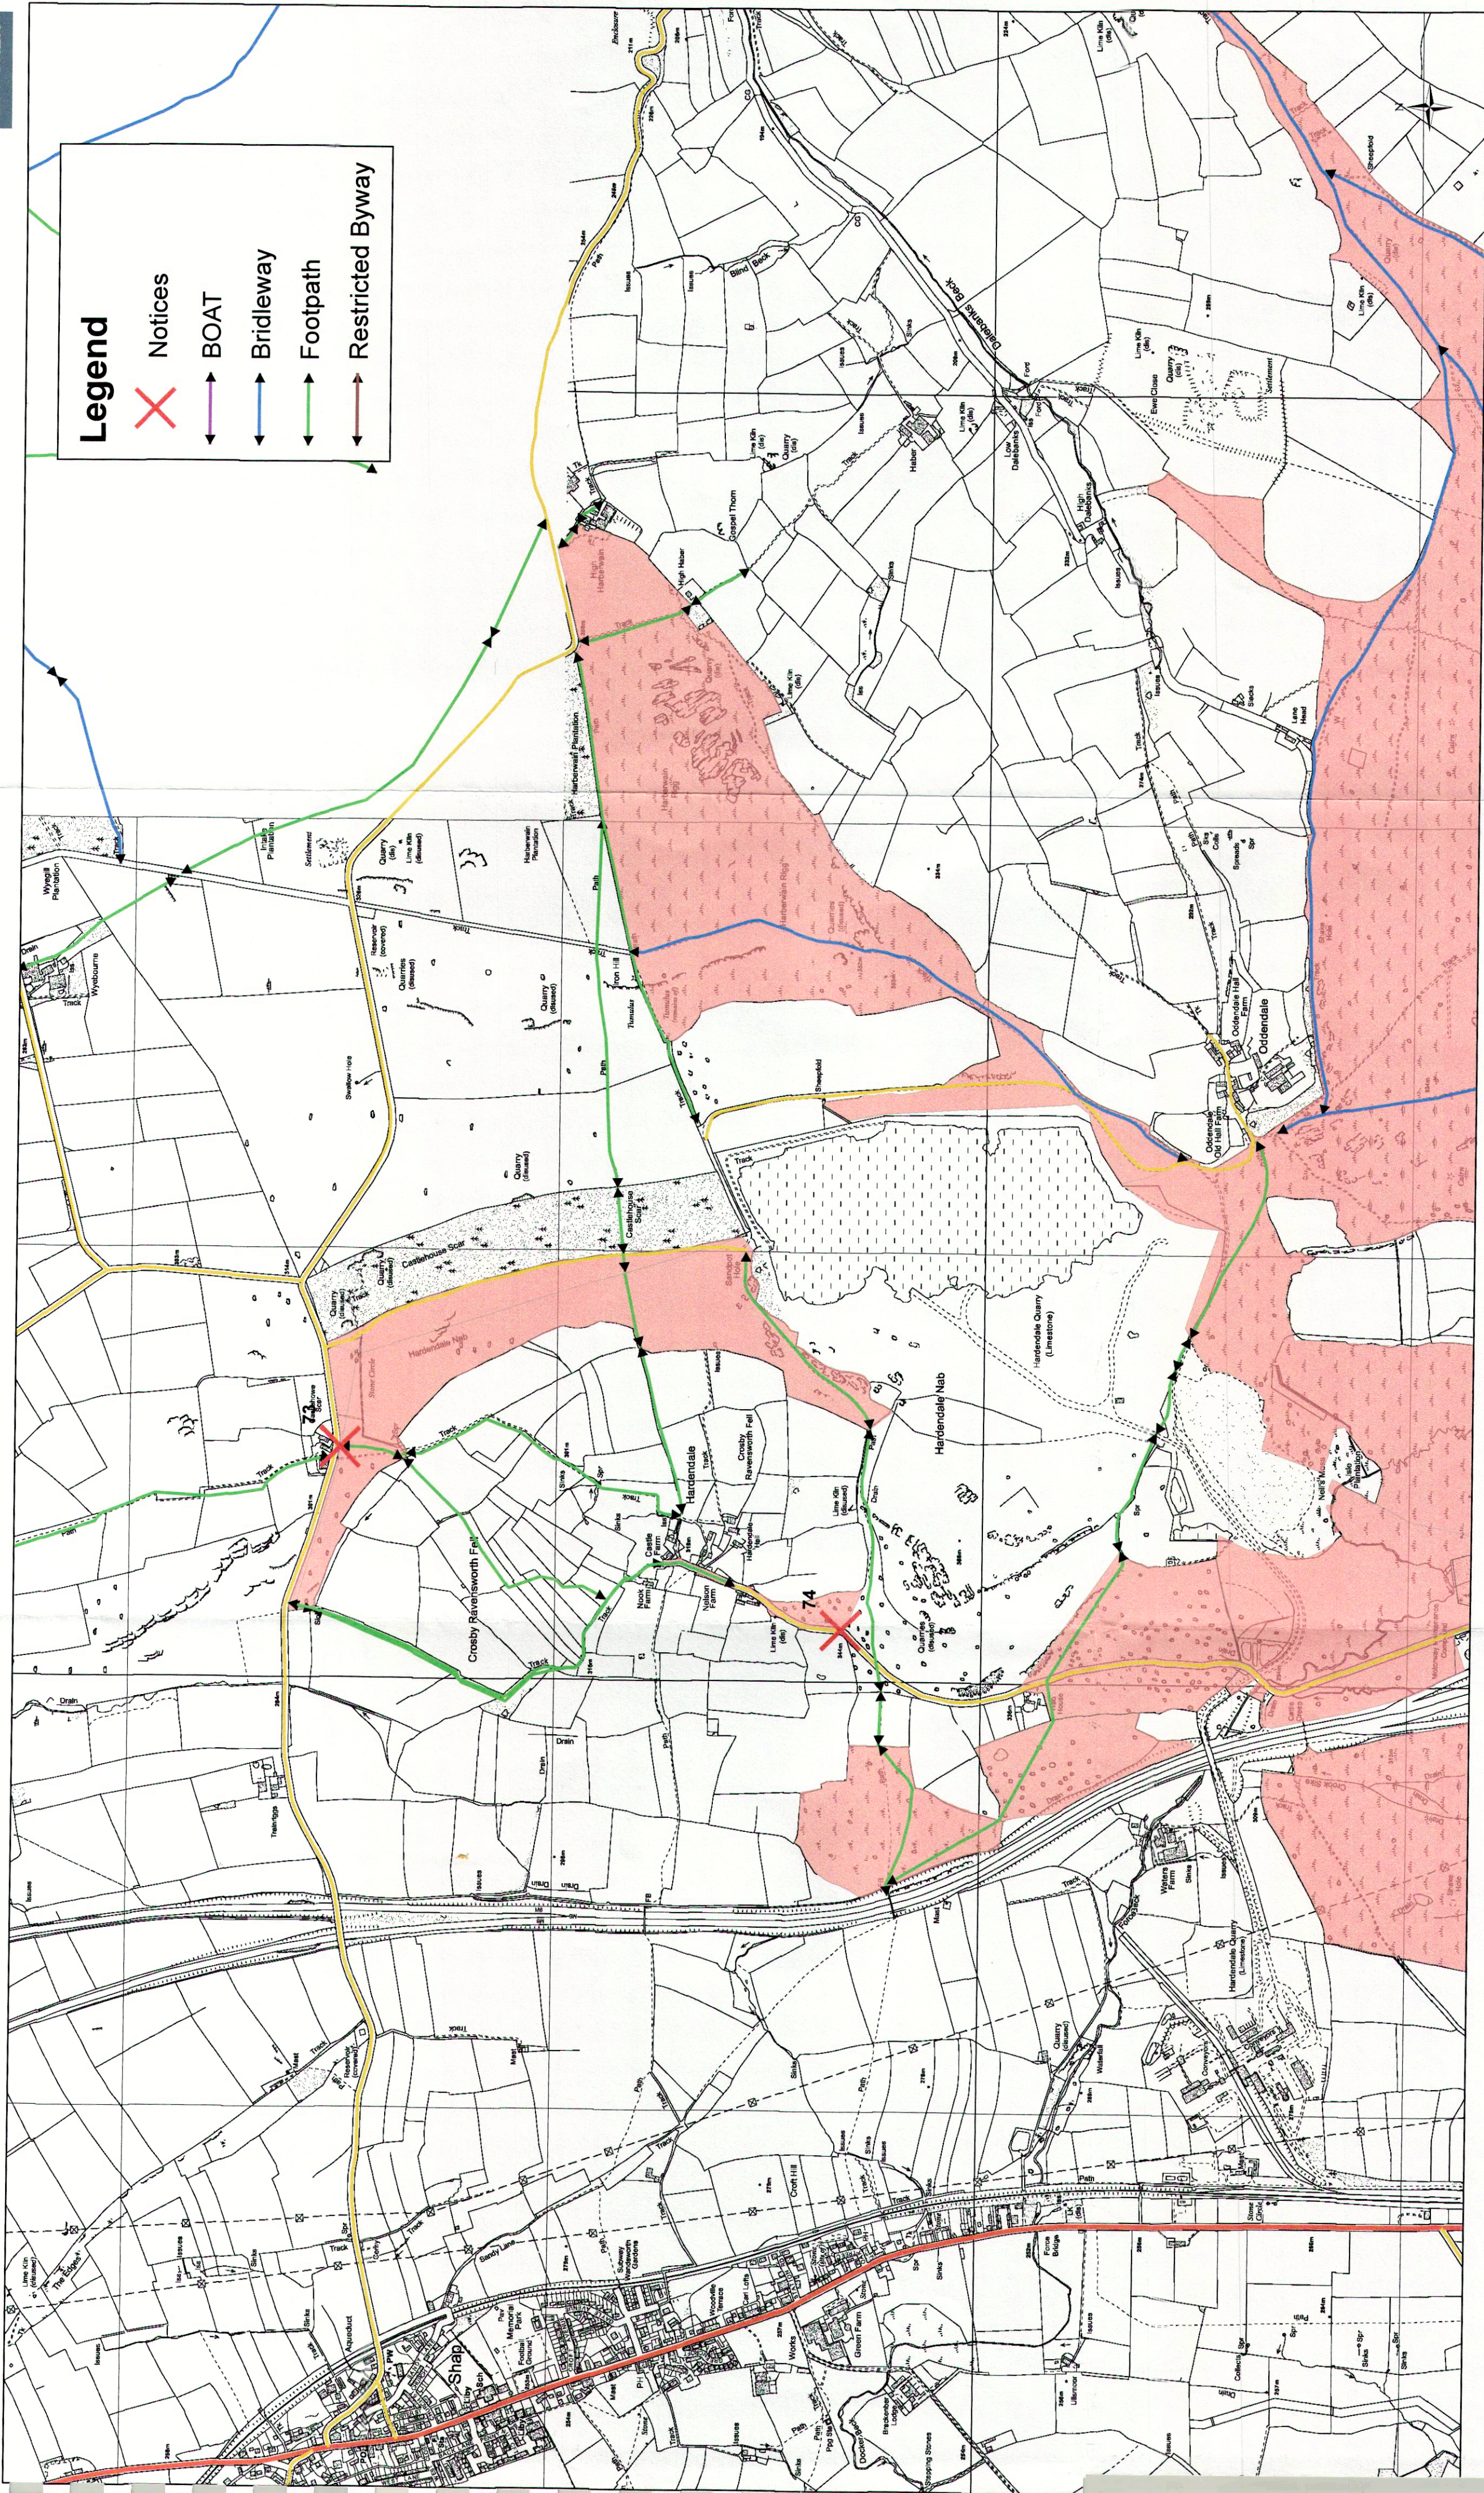

4. Hardendale

1:10,000

Date: 15/04/2016

Crown Copyright 2015. All rights reserved. Licence number 0100056662

Document Path: L:\ArcView\UT Maps\PROW_1614_Hardendale.mxd