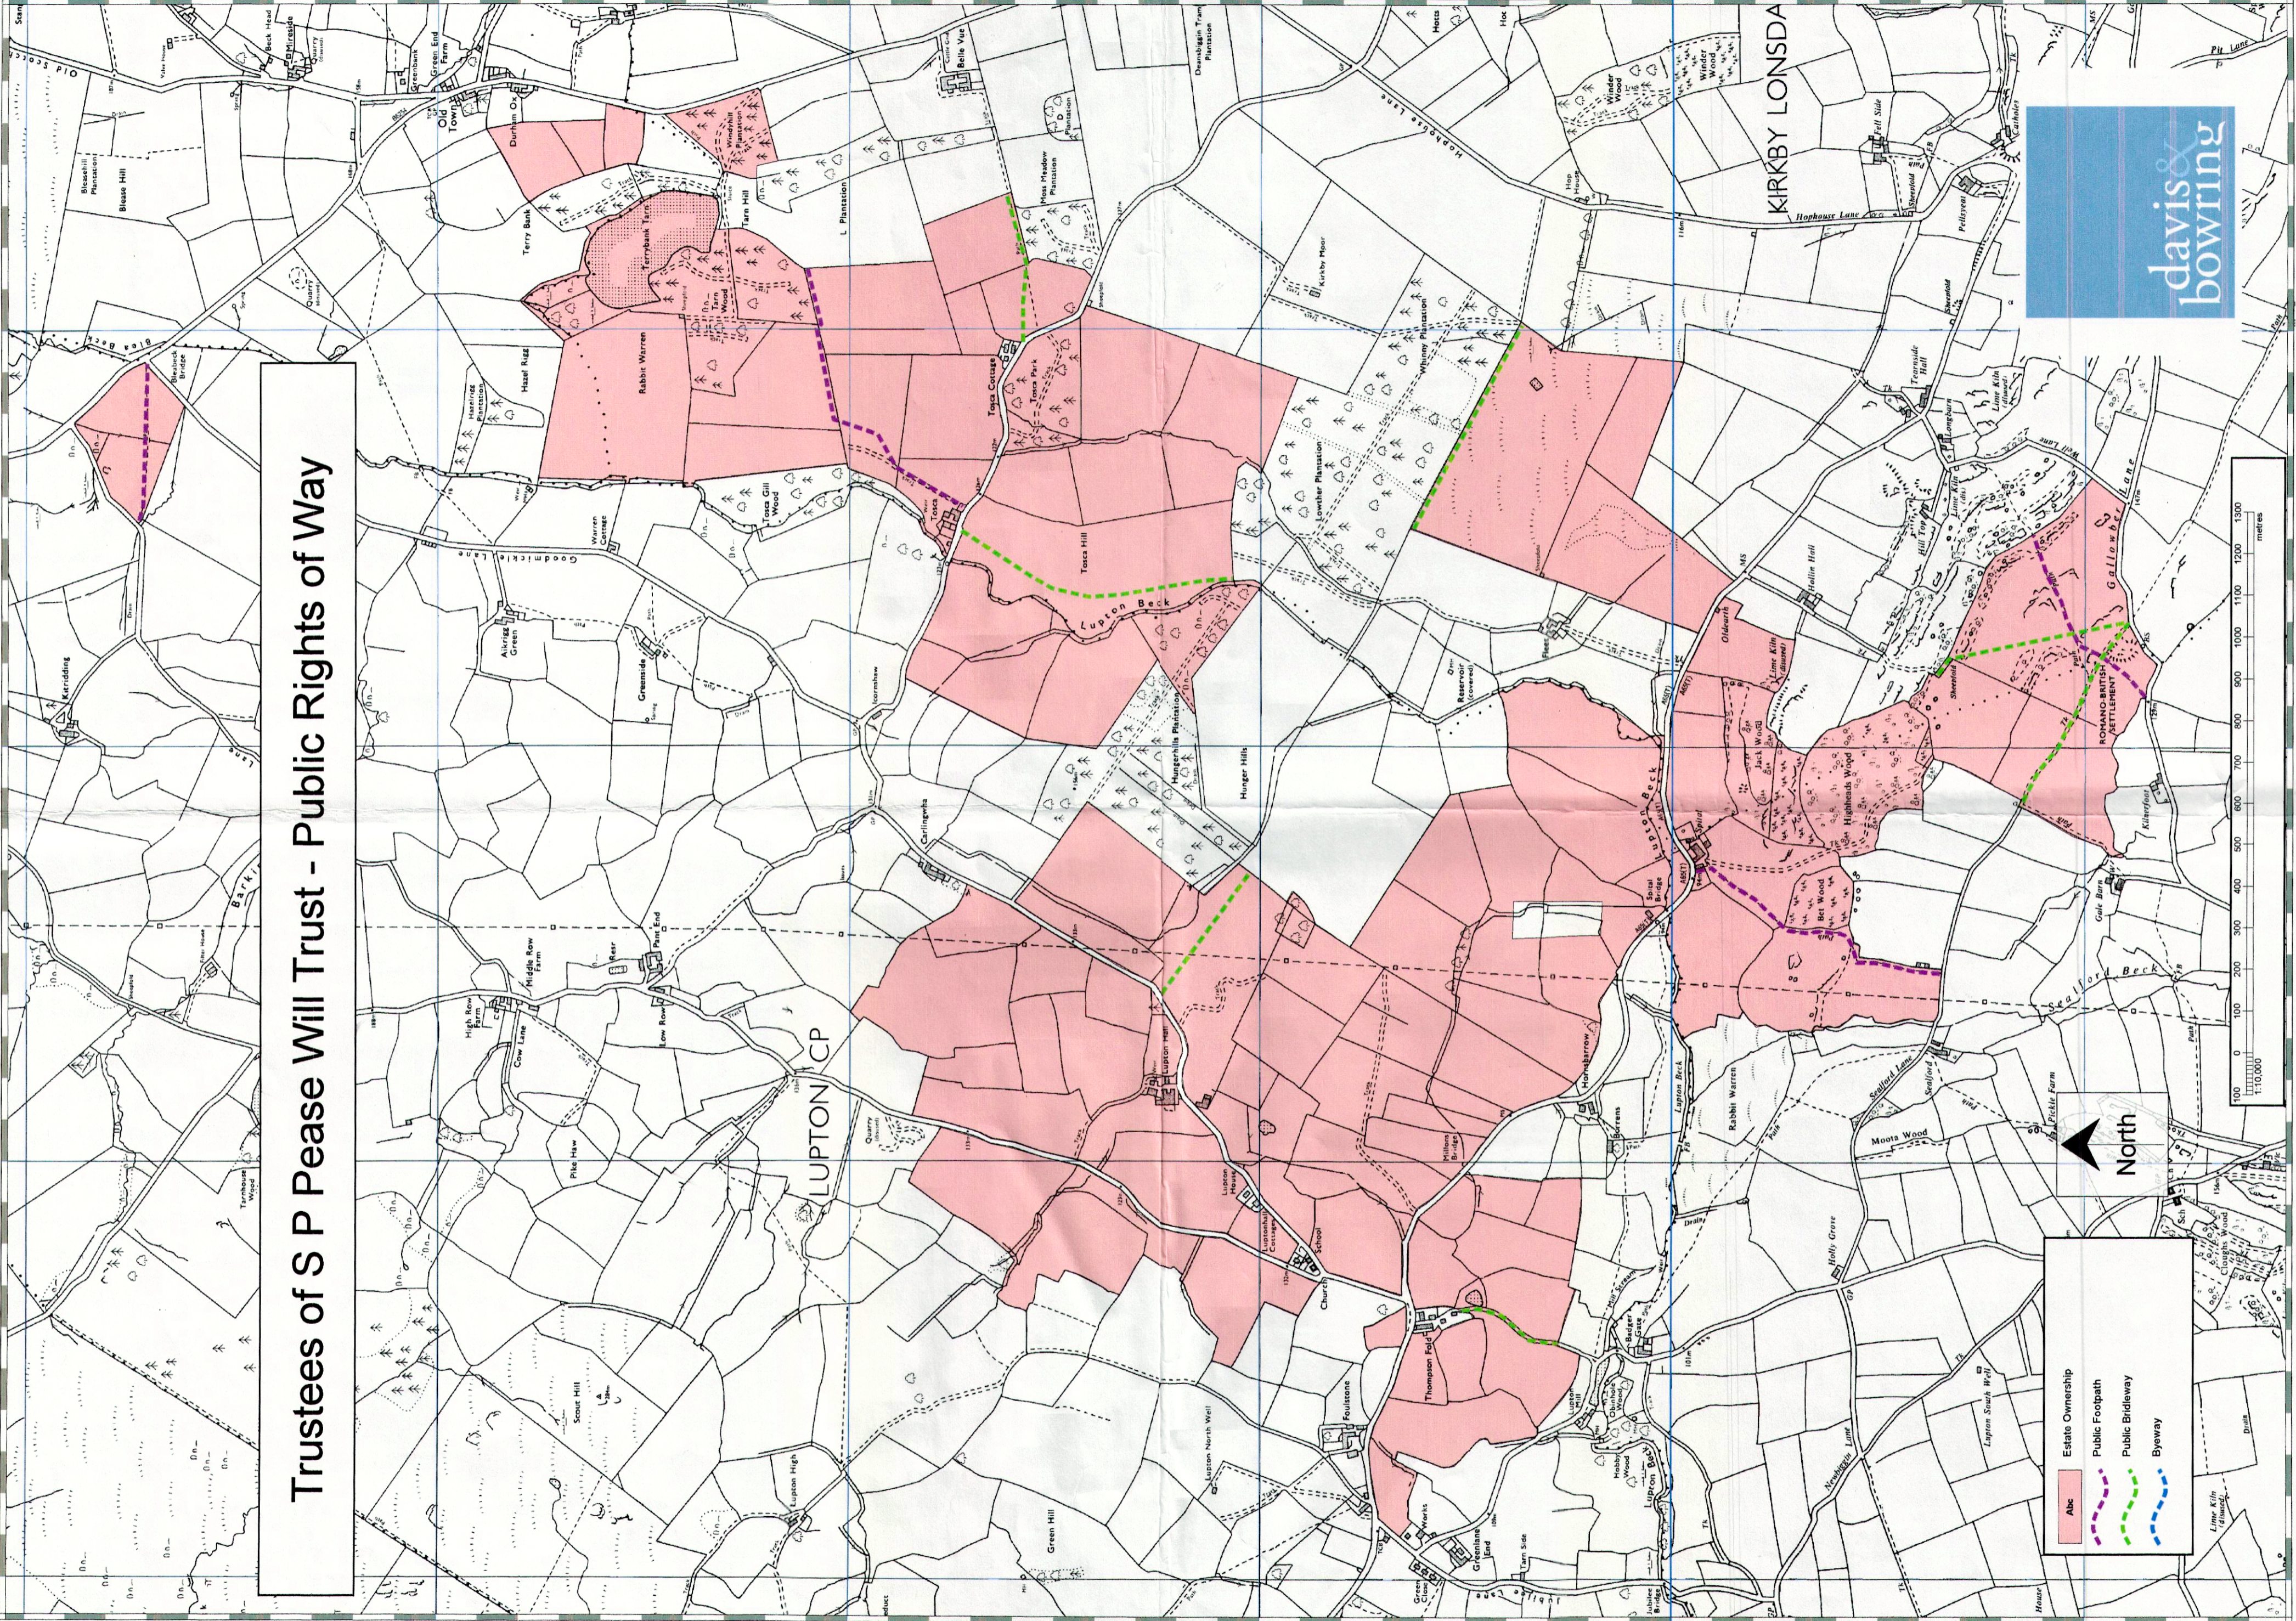

Trustees of S P Pease Will Trust - Public Rights of Way

Legend

- Abc Estate Ownership
- Public Footpath
- Public Brideway
- Byeway

METRES 0 100 200 300 400 500 600 700 800 900 1000 1100 1200 1300 1400 1500 1600 1700 1800 1900 METRES