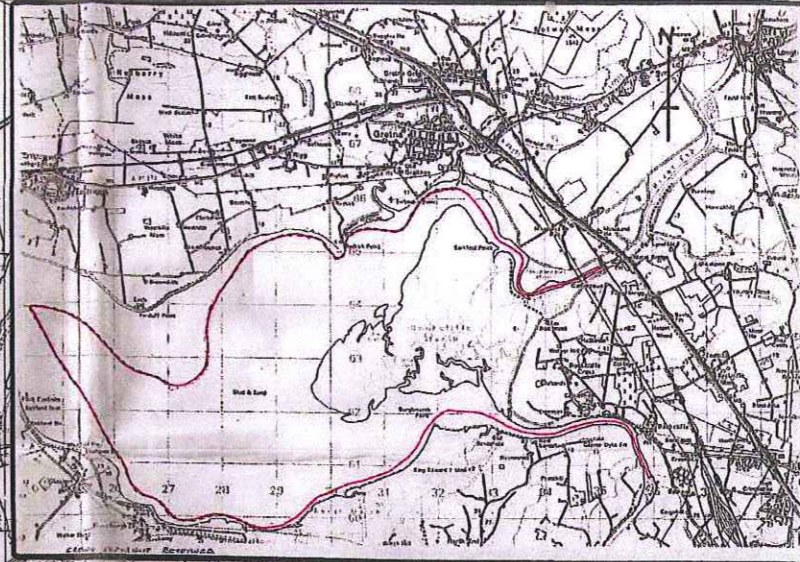

# CASTLETOWN ESTATE

Scale, 1:10000

21.7.14

Corona Copyright Reserved.

SEE INSET FOR ESTATE BOUNDARY  
TO THE CONFLUENCE OF THE RIVERS  
EDEN AND ESK.