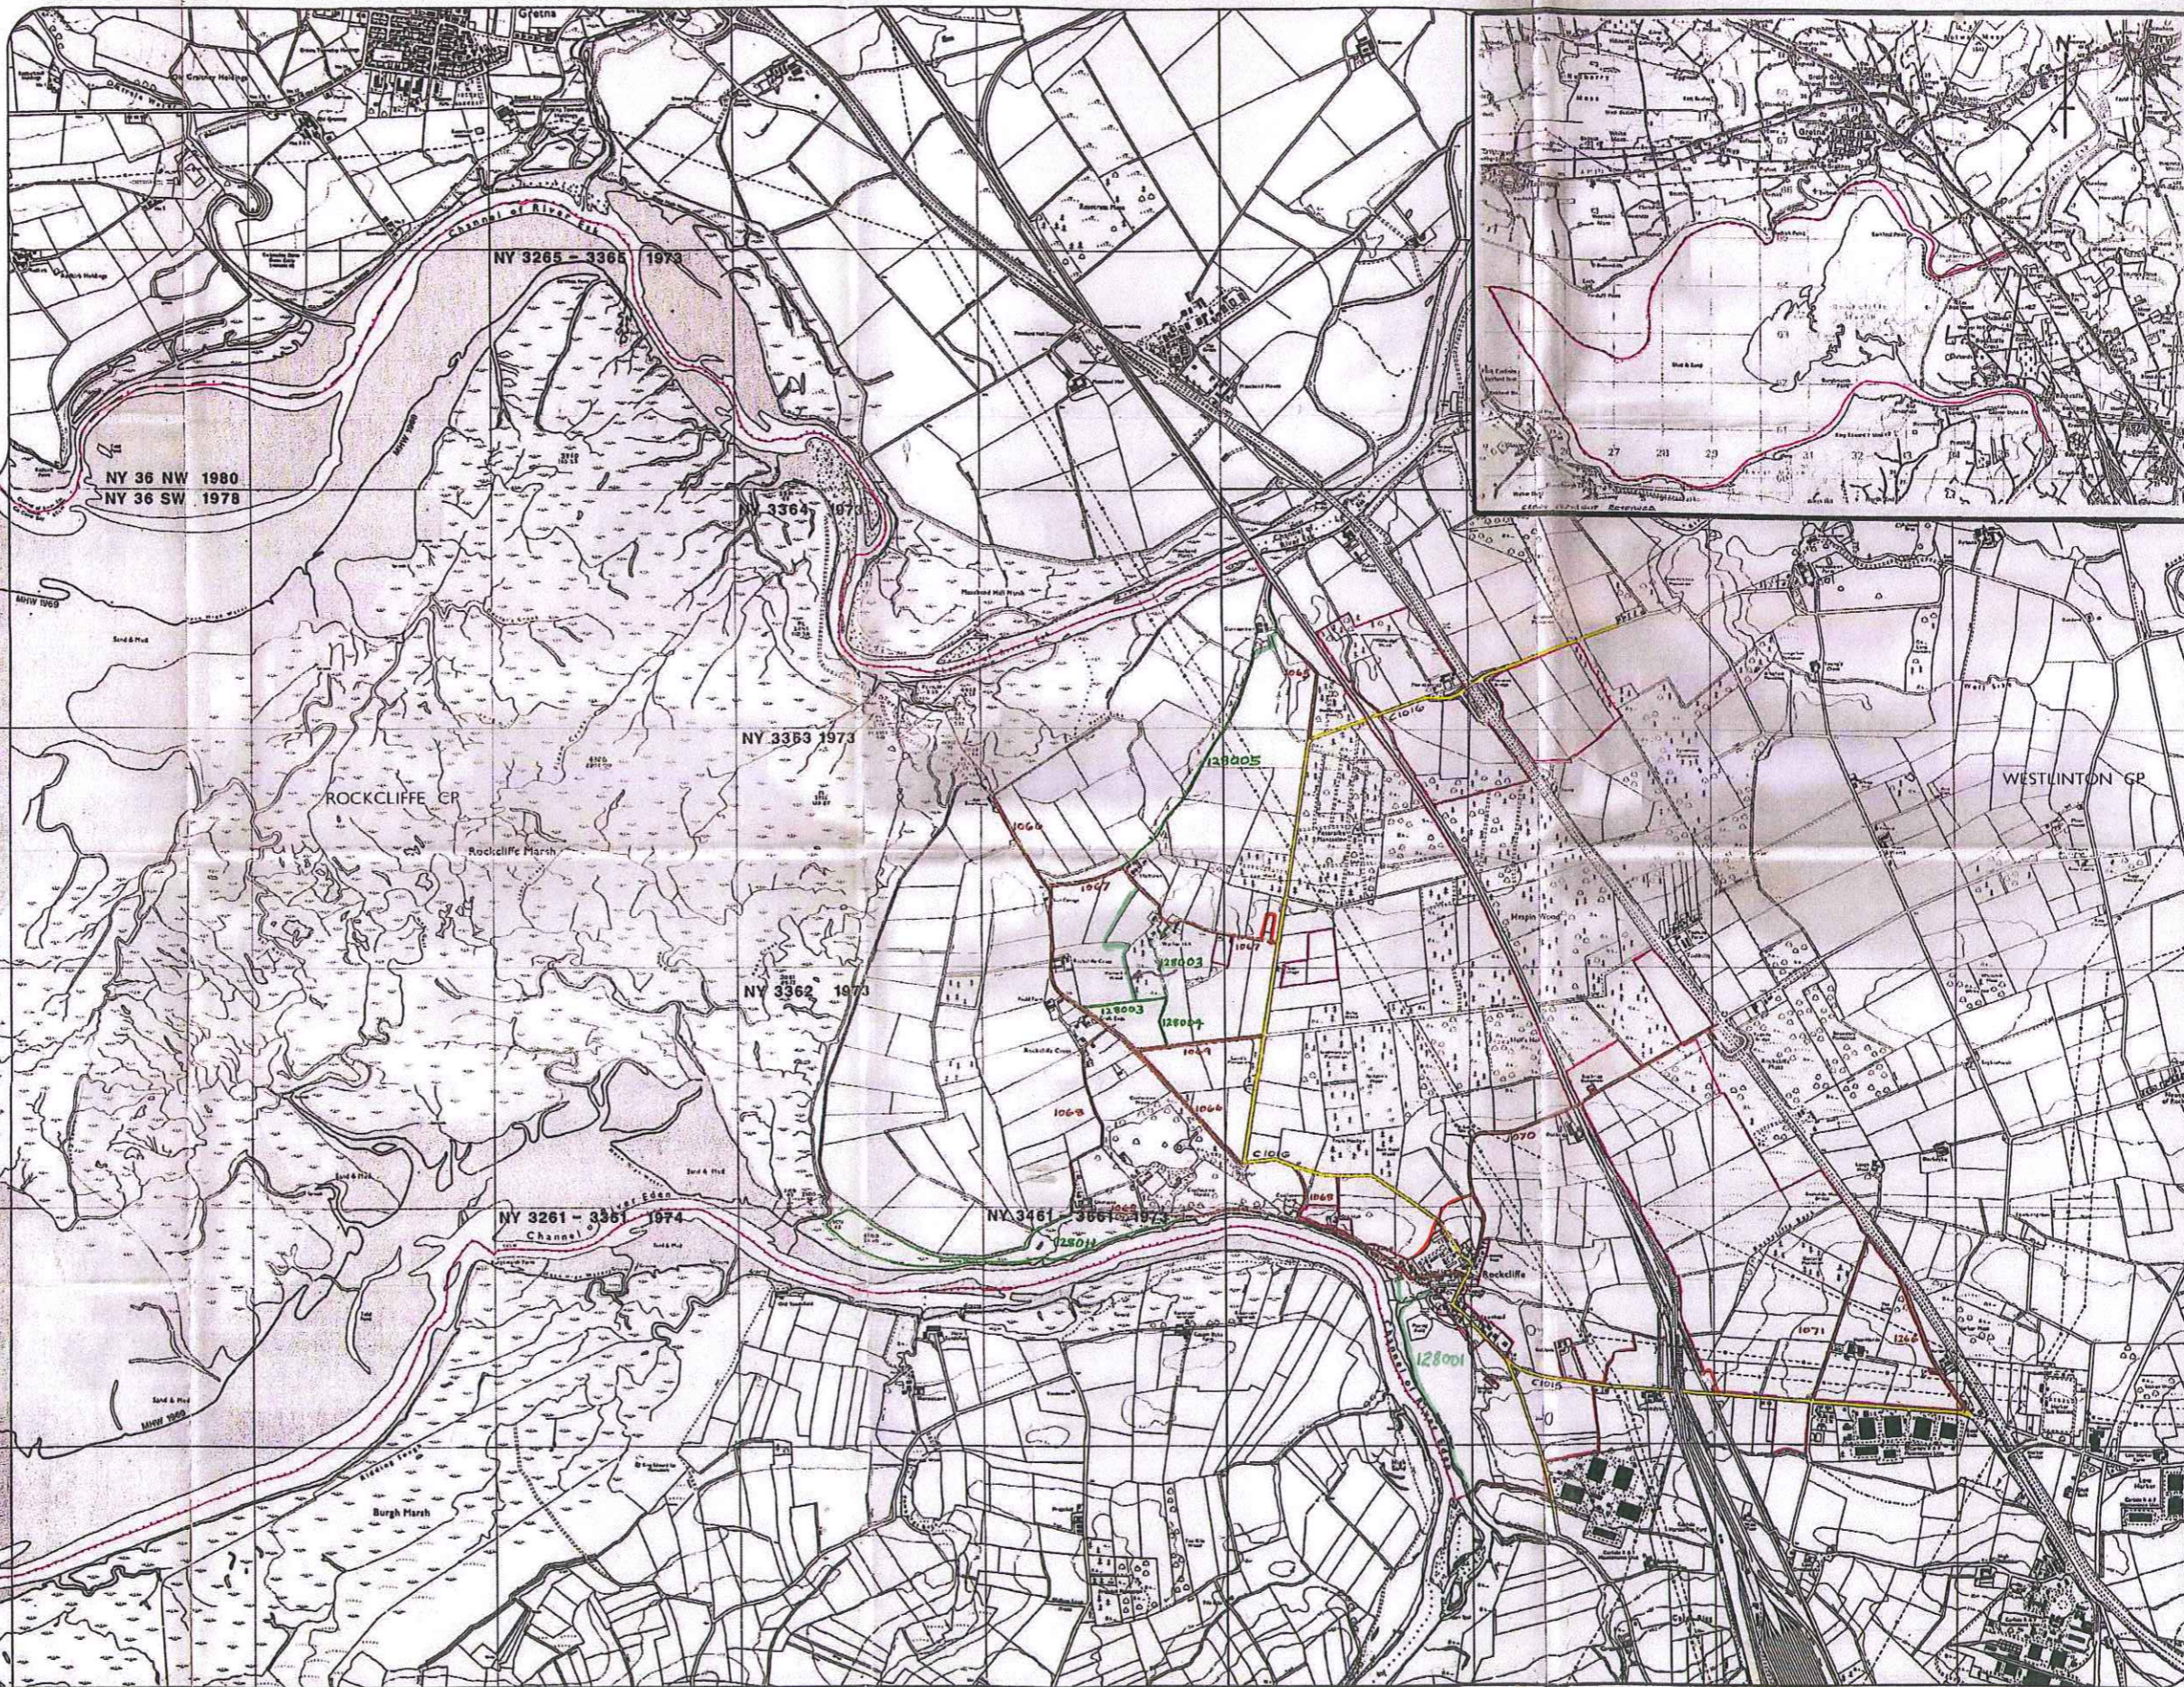

# CASTLETOWN ESTATE

Scale, 1:10000

21.7.14

Corona Copyright Reserved.

SEE INSET FOR ESTATE BOUNDARY  
TO THE CONFLUENCE OF THE RIVERS  
EDEN AND ESK.