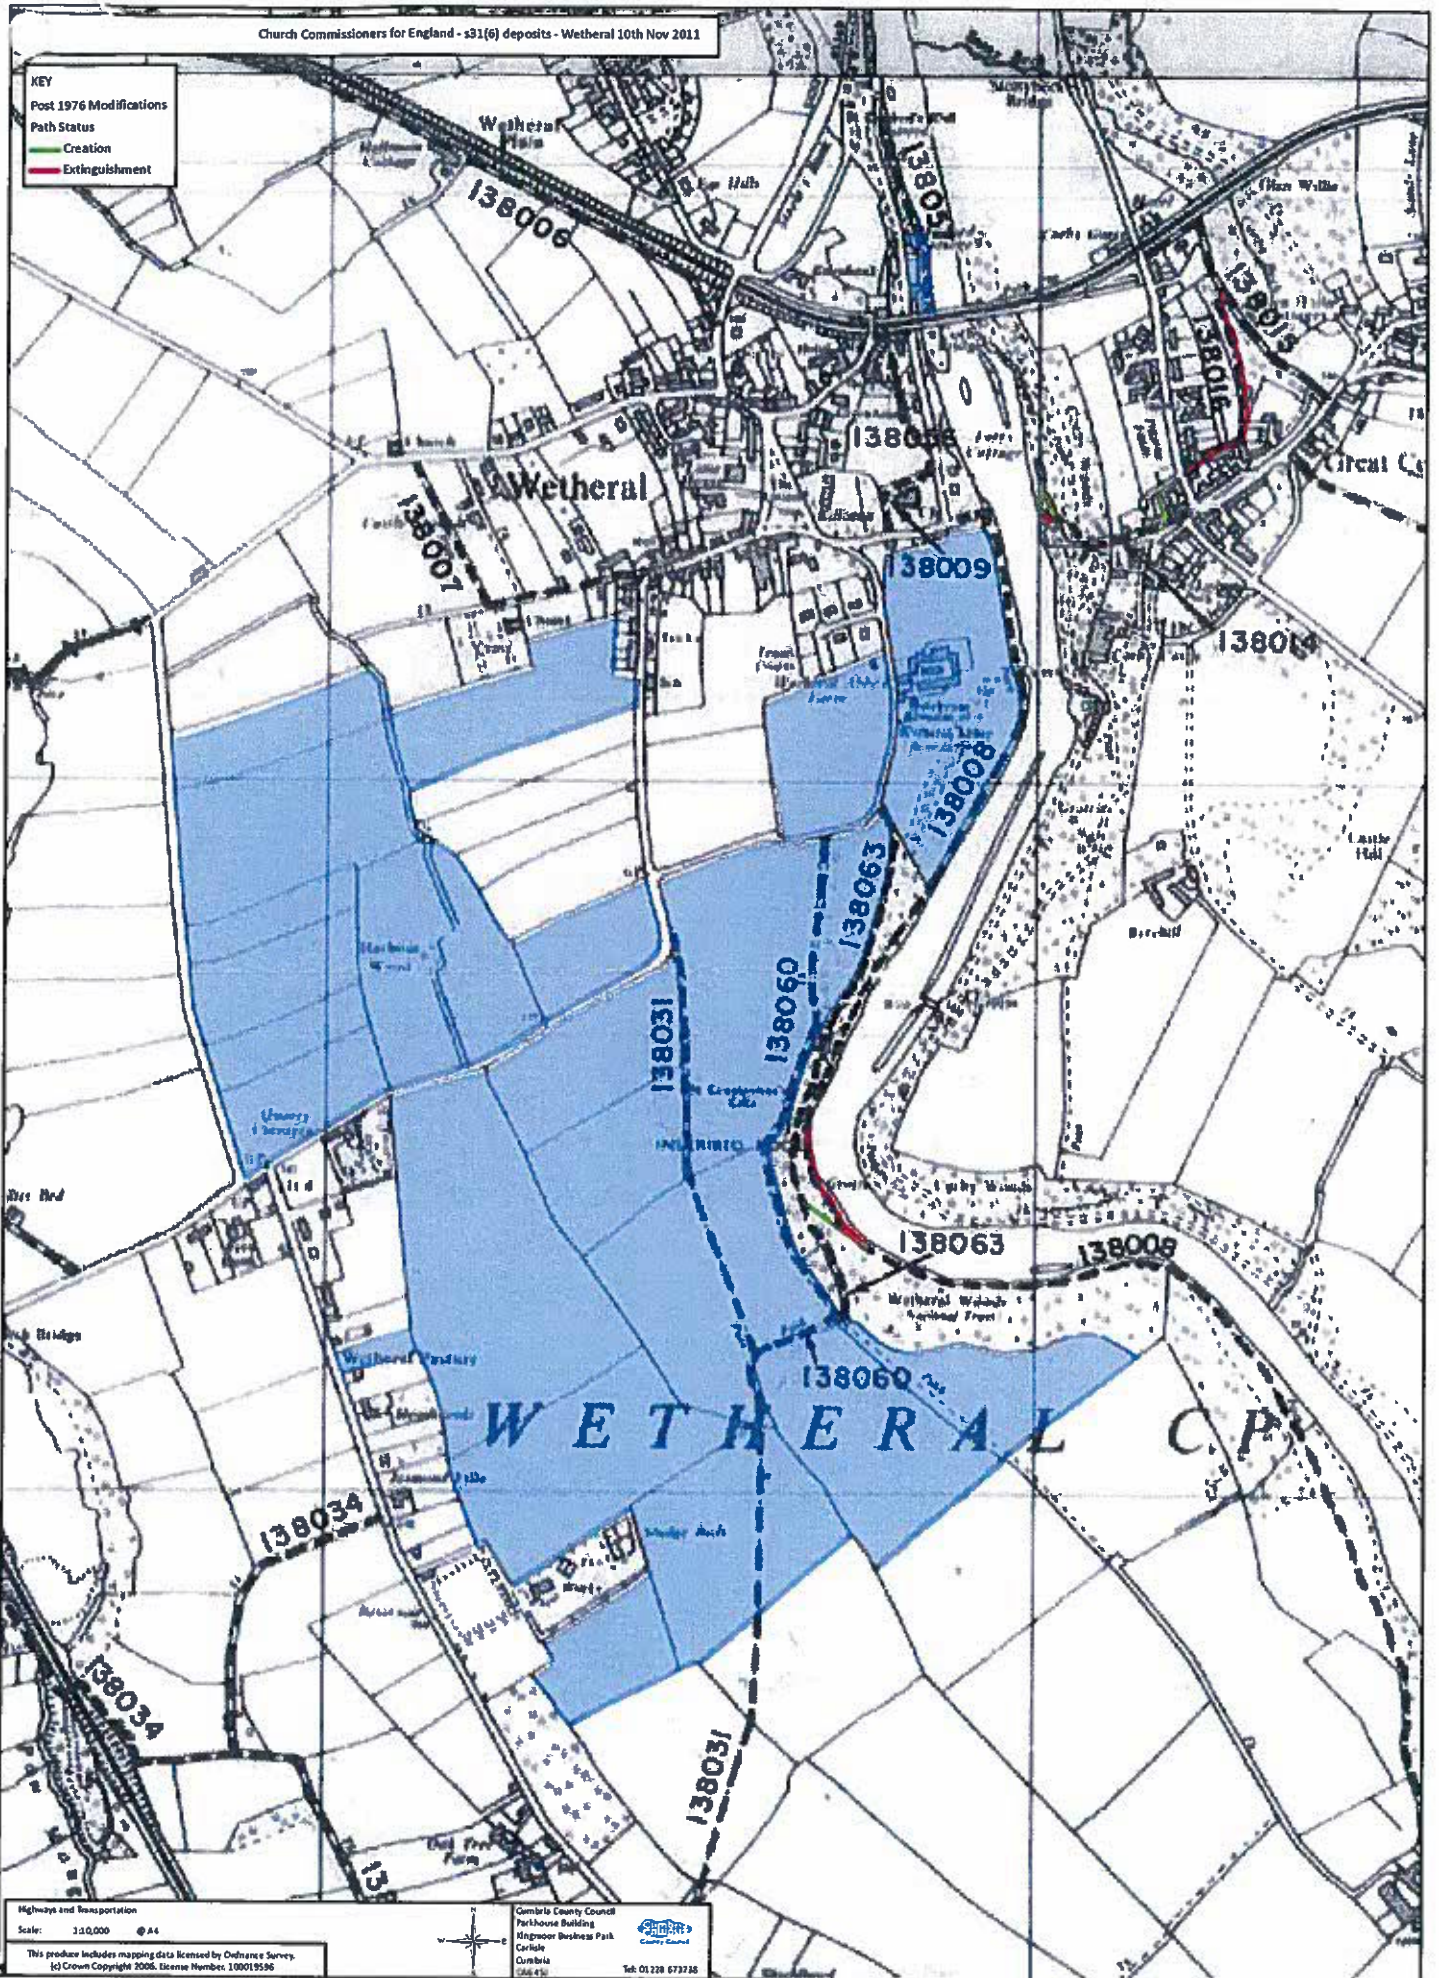

KEY
Post 1976 Modifications
Path Status
Creation
Extinguishment

Highways and Transportation

Scale: 1:10,000 @ A4

Cumbria County Council
Parkhouse Building
15 Moor Business Park
Carlisle
Cumbria
CA2 8EJ
Tel: 01228 673235

Solicitor