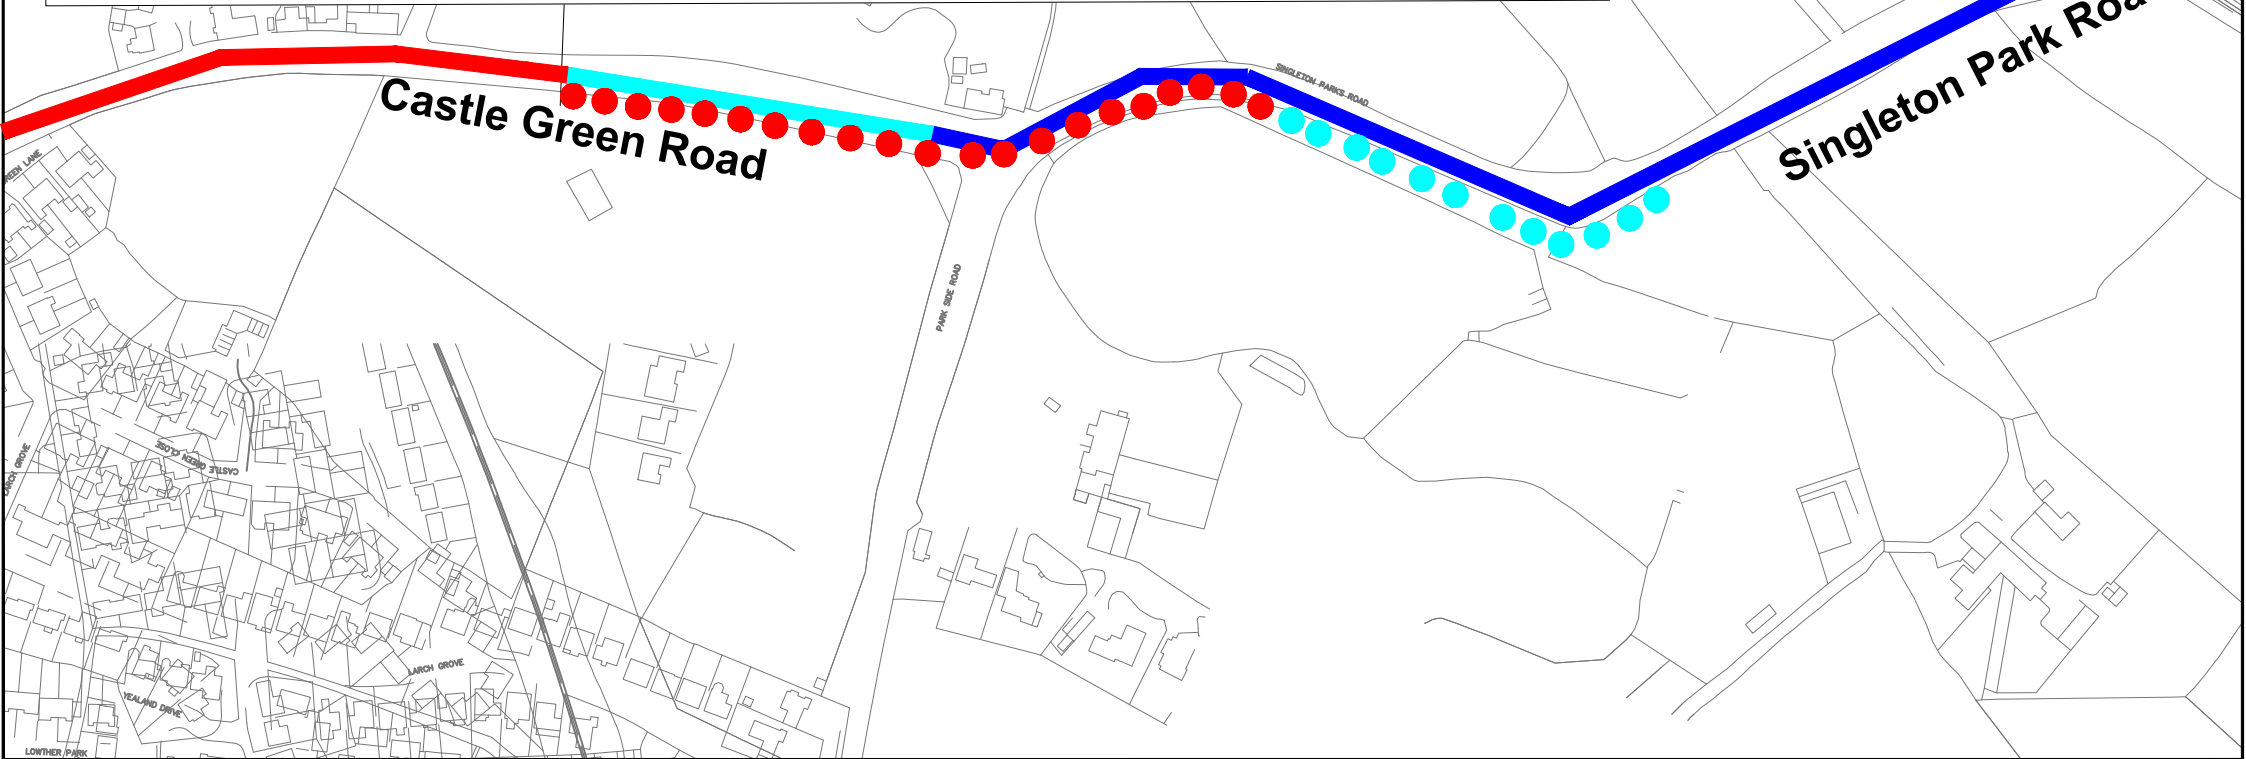

# Key:

**Existing 30mph  
Speed limit**

**Existing 40mph  
Speed limit**

**Existing National  
Speed limit**

**Proposed New  
30mph Speed limit**

**Proposed New  
40mph Speed limit**

Parkhouse Building  
Kingmoor Business Park  
CARLISLE  
Cumbria  
CA6 4SJ  
Tel. 01228 673030

## Proposed extension of 30mph and 40mph Speed Limit on Castle Green Road and Singleton Park Road - Kendal

Reproduced from, or based on, Ordnance survey map material with the permission of the Controller of Her Majesty's Stationery Office. (c) Crown Copyright 2006. Licence number 100019596

Drawing No. APM/KENDAL NETHER 2019.001

Drawn by Mo.Dooz Scale NTS Date Sept/ 2020