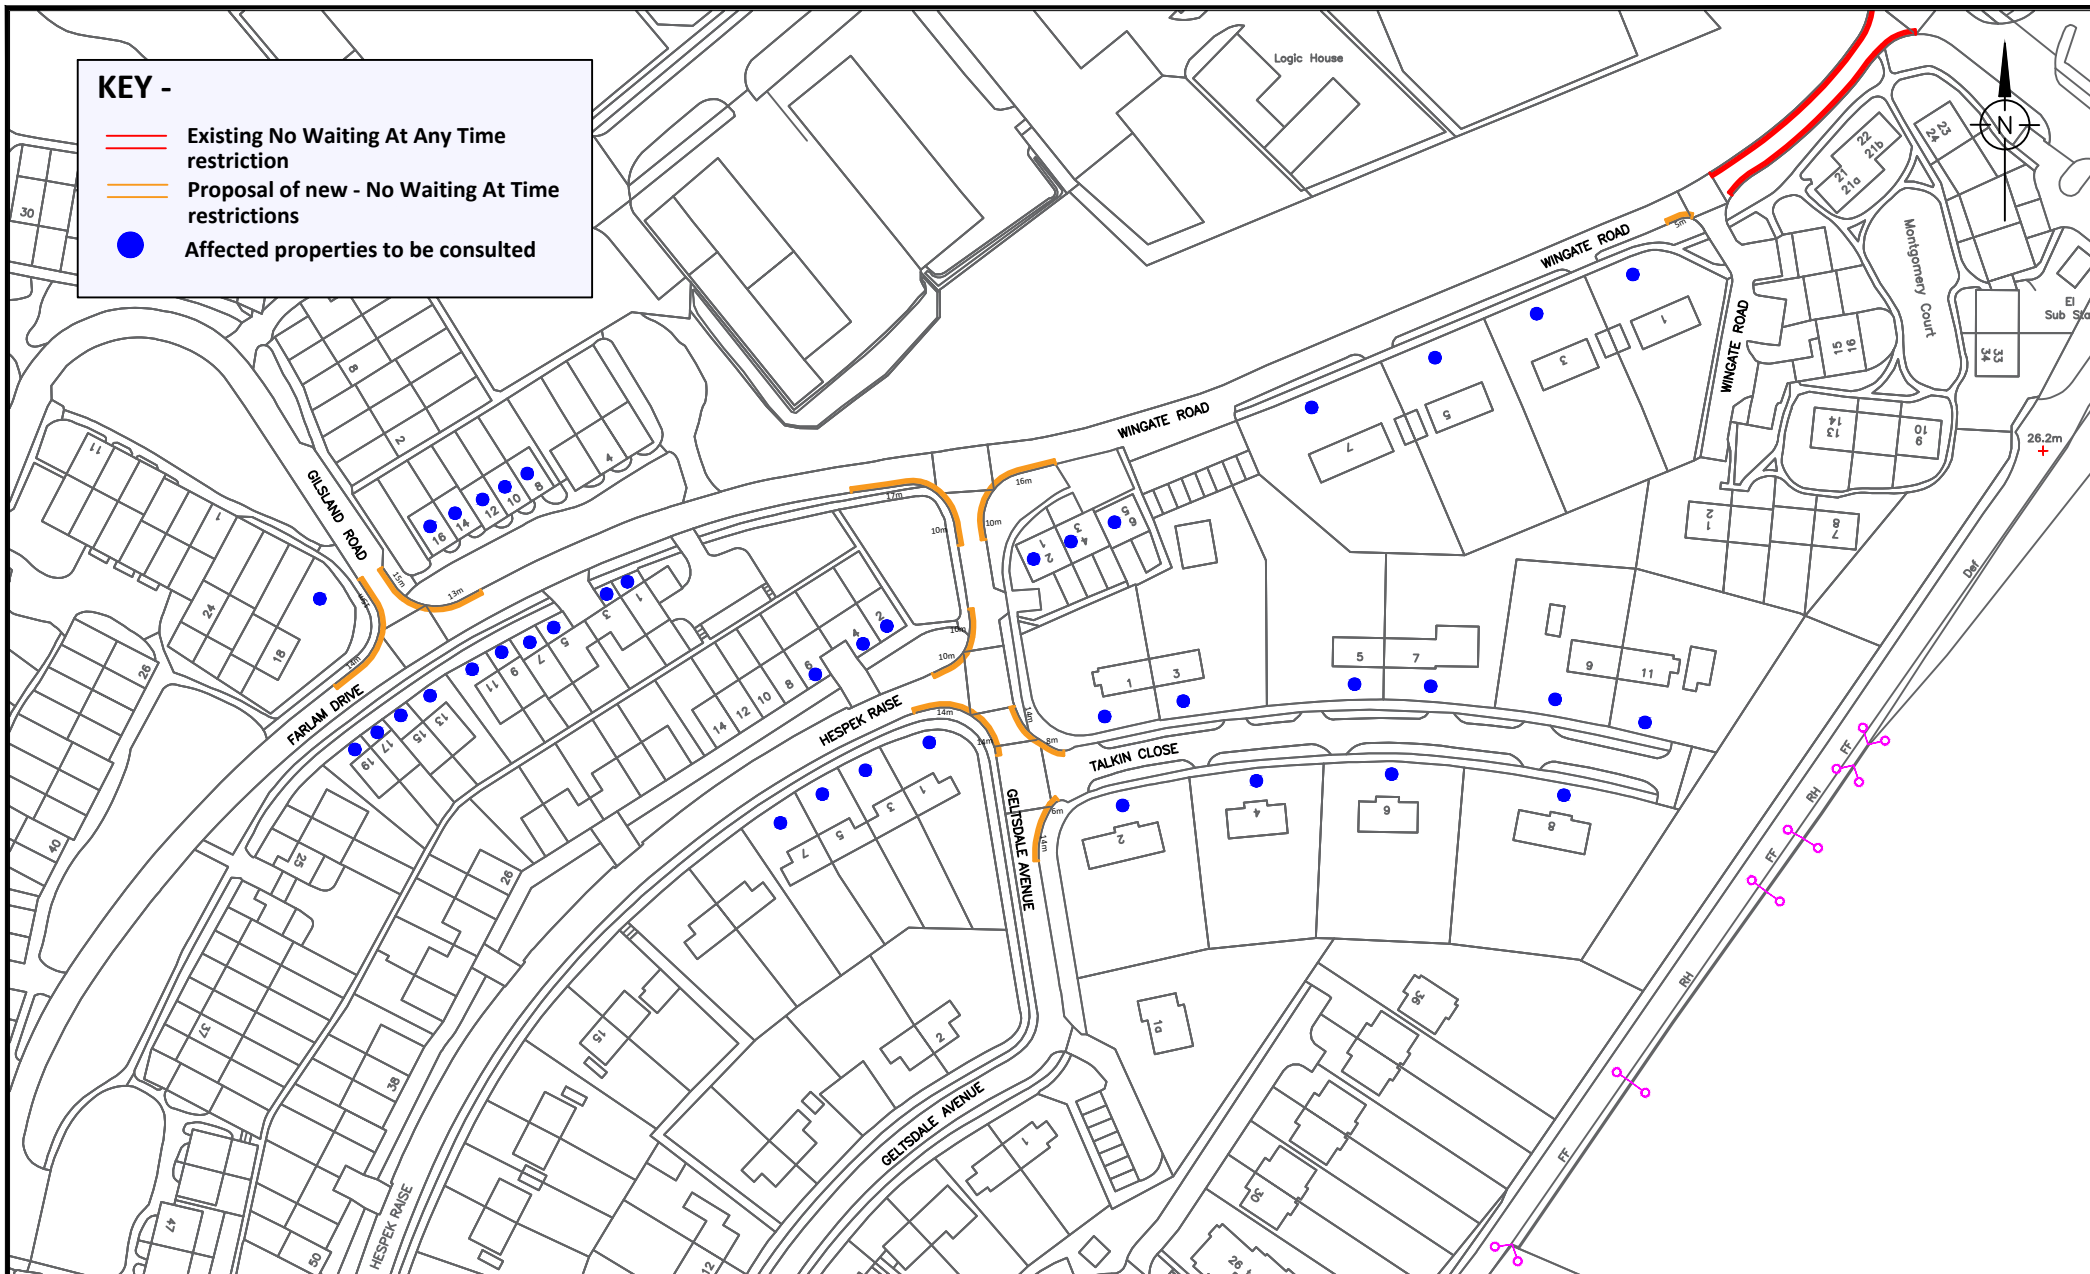

KEY -

-  Existing No Waiting At Any Time restriction
-  Proposal of new - No Waiting At Time restrictions
-  Affected properties to be consulted

Parkhouse Building
Kingmoor Business Park
CARLISLE
Cumbria
CA6 4SJ
Tel. 01228 673030

Minor Amendments 2020 - 2021 Wingate Road Area Proposal of NWAAT restrictions

Reproduced from, or based on, Ordnance survey map material with the permission of the Controller of Her Majesty's Stationery Office. (c) Crown Copyright 2006. Licence number 100019596

Drawing No. QCANPRN07/WG1

Drawn by SDN

Scale NTS

Date May 2021