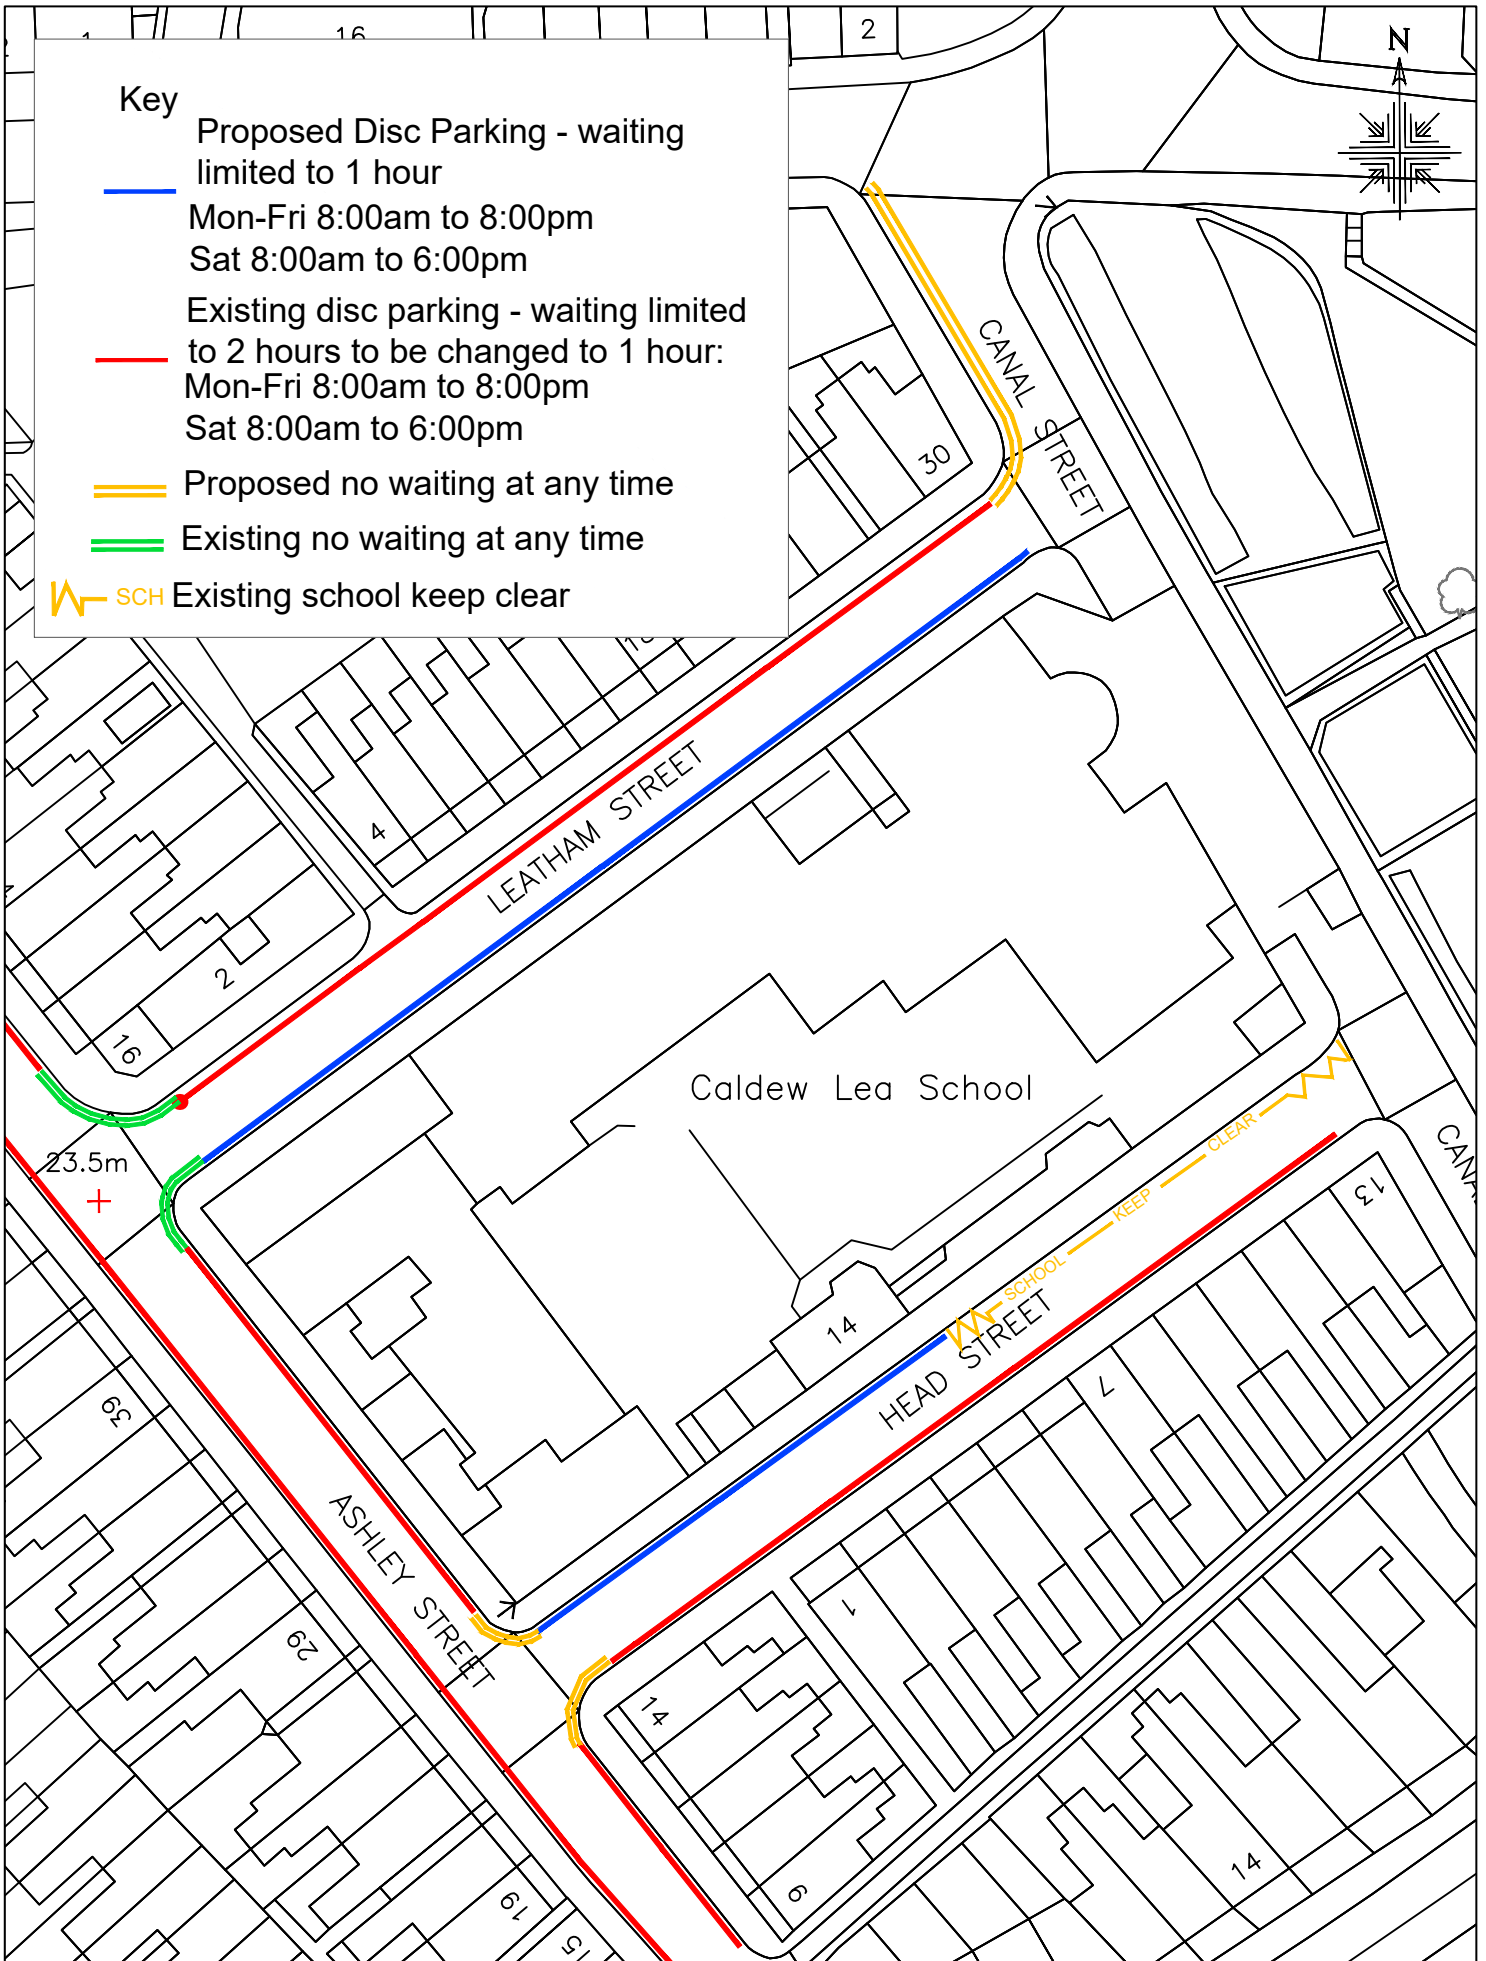

Key

- Proposed Disc Parking - waiting limited to 1 hour
Mon-Fri 8:00am to 8:00pm
Sat 8:00am to 6:00pm
- Existing disc parking - waiting limited to 2 hours to be changed to 1 hour:
Mon-Fri 8:00am to 8:00pm
Sat 8:00am to 6:00pm
- == Proposed no waiting at any time
- == Existing no waiting at any time
- ⚡ SCH Existing school keep clear

Drawing No:	/	
Scale :	NTS	Date: 07/12-2020
Drawn:	AJ	Checked: AD