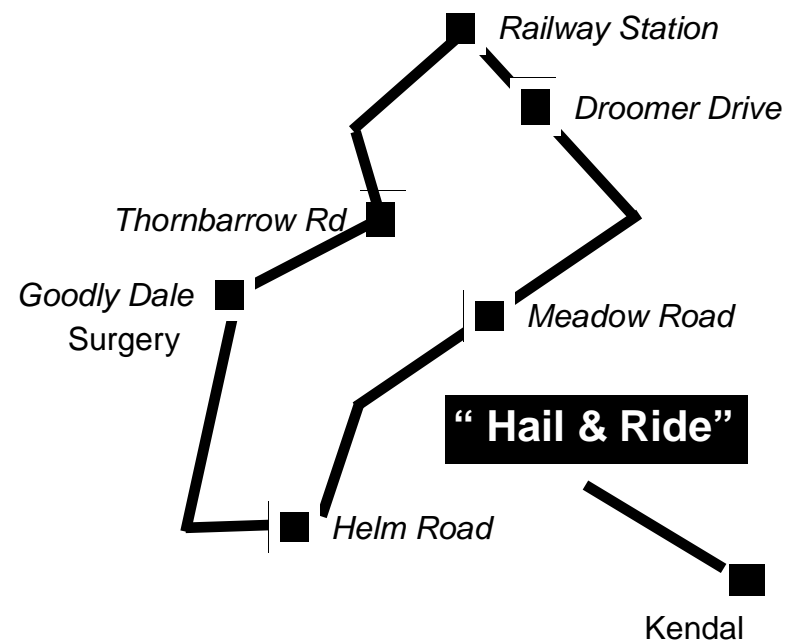

Comments, Suggestions
and Leaflet Requests

If you have comments or suggestions on how your local bus services may be improved, or to request a leaflet, please write to:

Scheduled Bus Services Team,
Cumbria County Council,
Parkhouse Building, Baron Way,
Kingmoor Business Park,
Carlisle, Cumbria, CA6 4SJ

Email: public.transport@cumbria.gov.uk

Phone : 0333 240 6965 (Select option 1)

Copies of timetables for all bus services throughout Cumbria can be found at :

www.cumbria.gov.uk/buses

For up to date journey details ring

traveline : 0871 200 22 33.

(Daily : 07:00 to 20:00)

Calls cost 12p per minute plus your phone company's access charge

This service is provided by
Lakeland Commercials - T: 01539 723956

A large print version of this timetable is available.

Contact the
Scheduled Bus Services Team
on 0333 240 69 65 (Option 1)
Monday to Friday
08:30 to 17:00

***This service is provided
with the help of financial support from
the Friends of the 597 Bus Service***

Buses to
Keswick, Grasmere, Ambleside, Coniston,
Kendal and Lancaster
and trains
to Kendal and Oxenholme
with connections to Carlisle, Lancaster,
Preston, Manchester, Birmingham and
London
run from the rail station

**From
December 2014
(updated January 2018)**

Operated by

Lakeland Commercials
Tuesday, Thursday, Friday

traveline
public transport info

www.traveline.info
0871 200 22 33
Open Daily 7am until 8pm