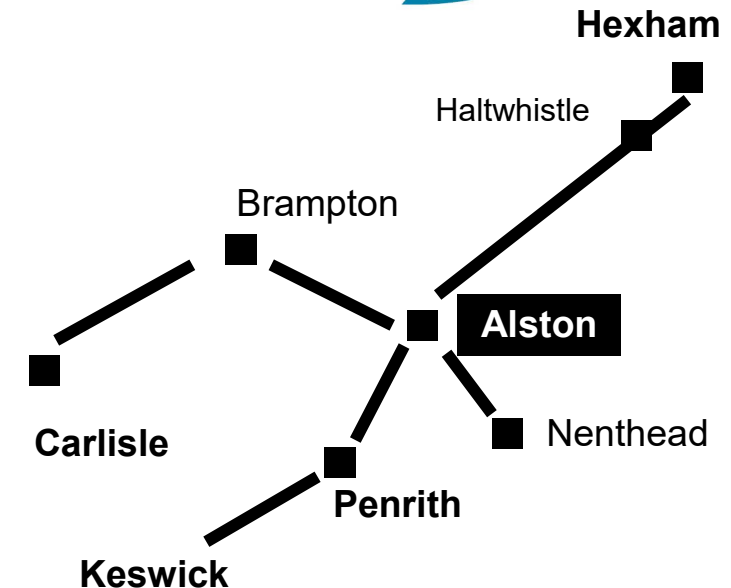

08:50	Tue	WB	889	Arr.10:15
17:15 #	M-S	GNE	X81	Arr.18:05

To Haltwhistle

(Go North East Service 681)

Monday to Saturday (not bank holidays)

09:02	Arr.09:46
14:22	Arr.15:06

To Crook and Stanhope

via Killhope Lead Mining Museum & Weardale Museum

(Service 100, Weardale Community Transport)

Sundays only (plus Bank Holidays)

From 5th May until 6th October 2019

10:10	Arr. 10:48 #
13:10	Arr. 13:48 #
16:10	Arr. 16:48 #

A Voluntary Car Scheme is available in the Alston area. Phone **01434 381896**.

From Newcastle

09:20 M-S	arr. 10:45
10:05 Sun	arr. 11:30

From Hexham, Bus Station

10:00 M-S	arr. 10:45
10:45 Sun	arr. 11:30

See overleaf for other journeys to Hexham and journeys to/from Brampton, Carlisle, Haltwhistle, Nenthead and Stanhope

Cumbria County Council

From 5th May
until 6th October
2019

Alston Local
Services

Operated by
Wright Brothers
Telfords Coaches
Go North East
Weardale Community Transport

Calls cost 12p per minute plus your phone company's access charge