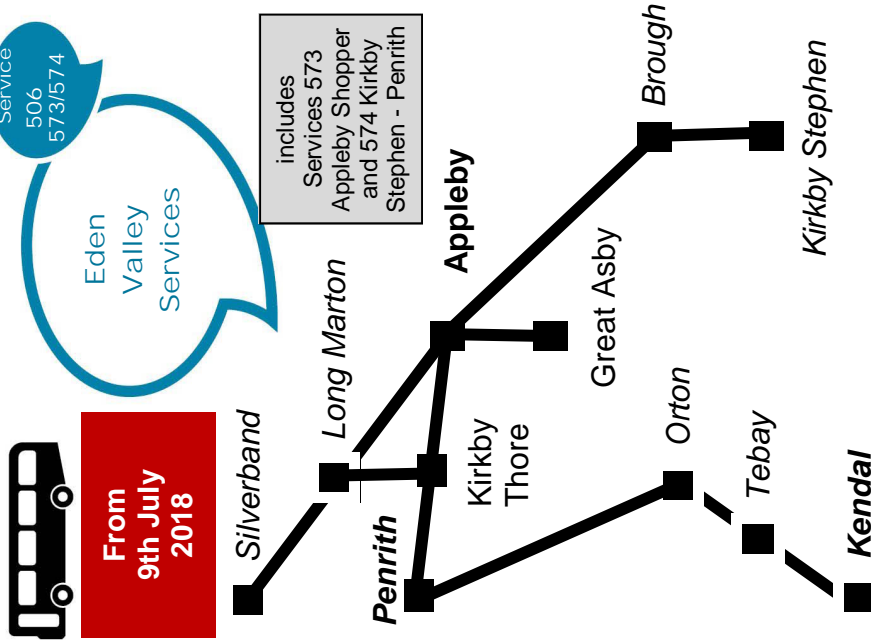

What's Changed

- Robinsons service 561 on Wednesdays has been withdrawn

These services are provided by

Stagecoach: 01539 722143

Cumbria Classic Coaches: 015396 23254

Robinsons : 017683 51424

Copies of timetables for all bus services throughout Cumbria can be found at :

www.cumbria.gov.uk/buses

A large print version of this timetable is available.

Contact the
Scheduled Bus Services Team
 on 0333 240 69 65 (Option 1)
Monday to Friday
08:30 to 17:00

Service
506
573/574

Eden Valley Services