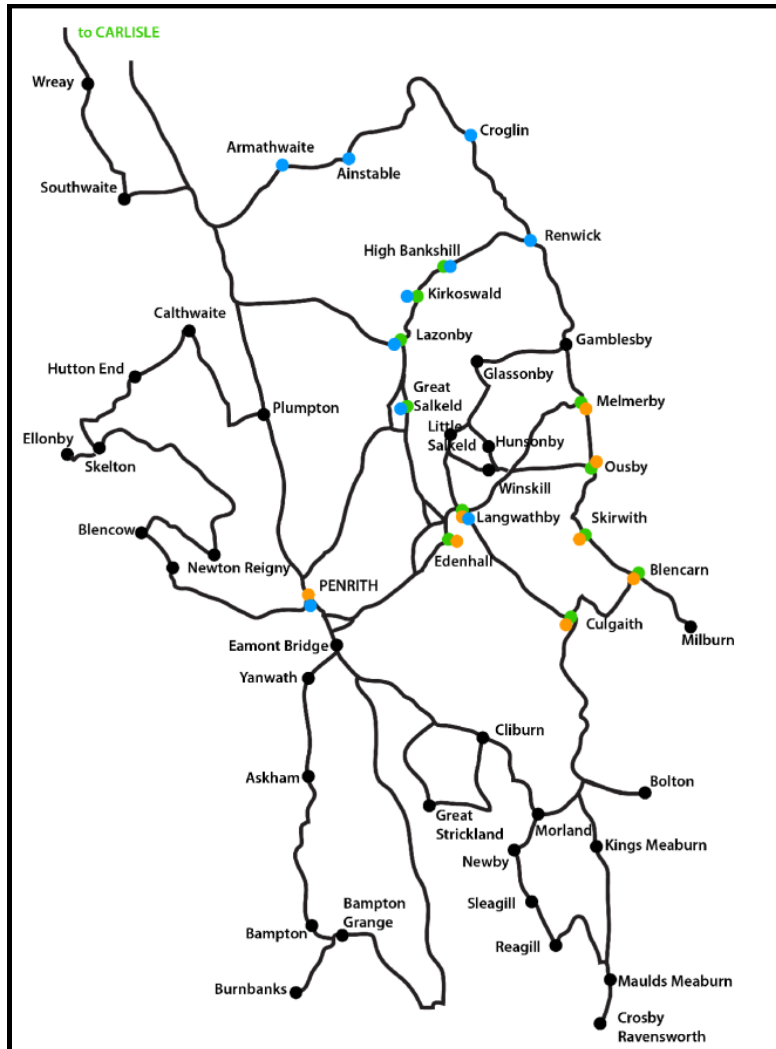

Fellrunner Bus

THURSDAY

Notes:

Locations shown in *italics** will be visited only if requested the previous day.
 Return journey times in *italics* and marked **S** are approximate and if no-one needs to be set down the stop may be omitted.
 Anyone wishing to be picked up at these stops on the return journey should give notice, preferably the day before.
 On return journeys, preference will be given to passengers with return tickets if the bus is full.
 Wheelchair users should give 24 hours notice if possible, and be accompanied by a carer.
 ** by arrangement with the driver

TO PENRITH	ROUTE 137	
Penrith Bus Stn	10 25	
Langwathby BSh	10 35	<i>15 56S</i>
Lt Salkeld village	10 39	<i>15 51S</i>
Glassonby	10 44	<i>15 46S</i>
Gamblesby	10 51	<i>15 39S</i>
Renwick	11 00	<i>15 30S</i>
Highbankhill	11 06	<i>15 24S</i>
Kirkoswald	11 08	<i>15 22S</i>
Lazonby PO	11 13	<i>15 17S</i>
Lazonby Town Hd	11 15	<i>15 15S</i>
Gt Salkeld	11 22	<i>15 08S</i>
Morrisons	11 35	14 54
Penrith Bus Stn	11 39	14 50