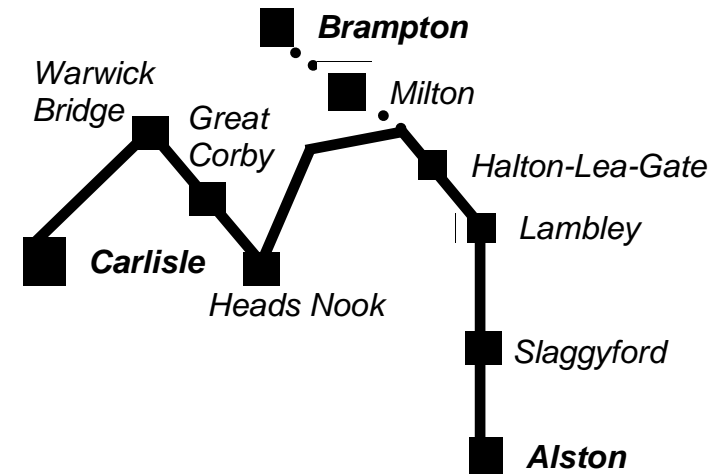

Comments and Suggestions

Timetable Leaflet Requests

If you have comments or suggestions on how your local bus services may be improved, or to request a timetable leaflet please contact:

Scheduled Bus Services Team,
Cumbria County Council,
Parkhouse Building, Baron Way,
Kingmoor Business Park,
Carlisle, Cumbria, CA6 4SJ

Email: public.transport@cumbria.gov.uk

To request a leaflet phone : 0333 240 6965
(select option 1)

Further Information

Timetables for all bus services throughout Cumbria can be found at :
www.cumbria.gov.uk/buses

For up to date journey details phone

Traveline : 0871 200 22 33.

(Daily : 07:00 to 20:00)

Calls cost 12p per minute plus your phone company's access charge.

This services is provided by:

Telford's Coaches 013873 75677

A large print version of this timetable is available.

Contact the
Scheduled Bus Services Team
on 0333 240 69 65 (Option 1)
Monday to Friday
08:30 to 17:00

On Thursdays in School Holidays,
when the Telford 680
is not operating,
a Community Wheels service
runs for Alston Moor residents,
to Brampton and Carlisle.
Passengers need
to join the scheme and
seats **must** be pre-booked
on 01434 382244
or alstonlinks@eden.gov.uk

From
4th September 2018

Tuesday and Thursday
In School term time

Alston
Hayton
Great Corby
Carlisle

Service
680

Operated by
Telford's Coaches

traveline
public transport info

www.traveline.info
0871 200 22 33
Open Daily 7am until 8pm

Calls cost 12p per minute plus your phone company's access charge

Printed on recycled paper