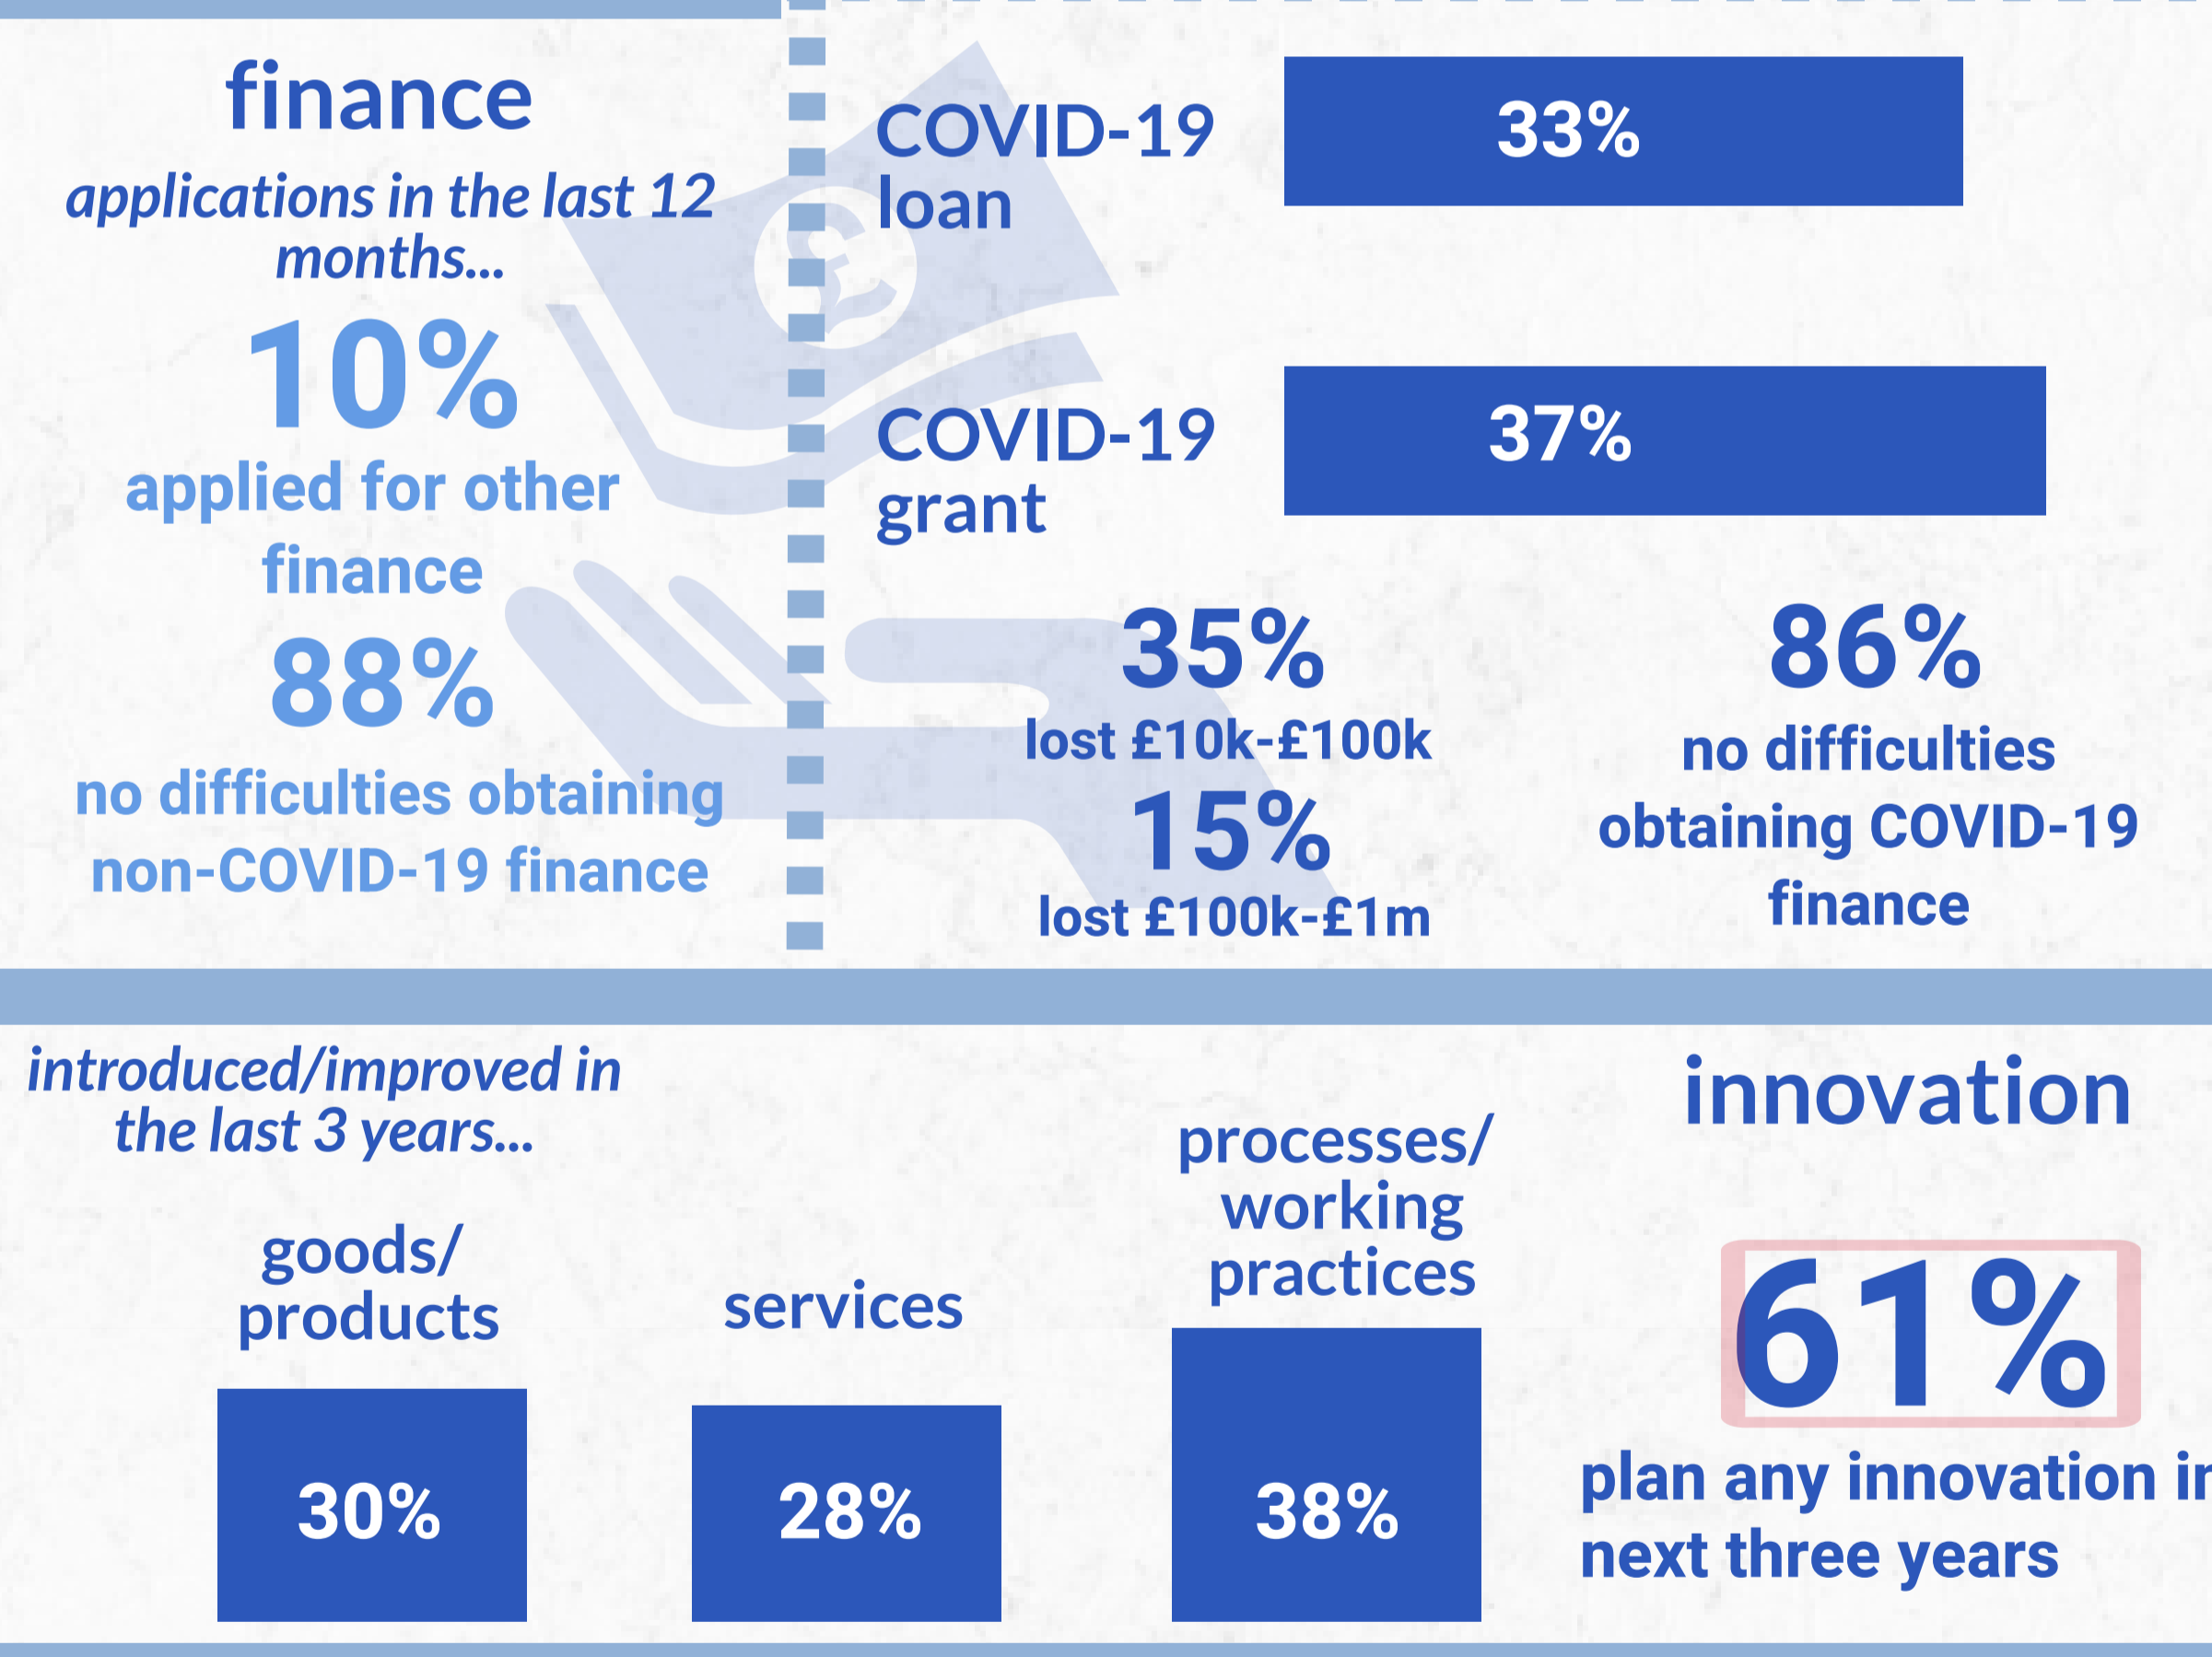

# Eden district Cumbria Business Survey 2020

14% of establishments located within the LDNP; 75% in a rural area

Telephone interviews conducted with private and voluntary/non-profit sector employers between October to December 2020 - site level information. Employer population data source: IDBR August 2020

green shading - above Cumbria average  
red shading - below Cumbria average