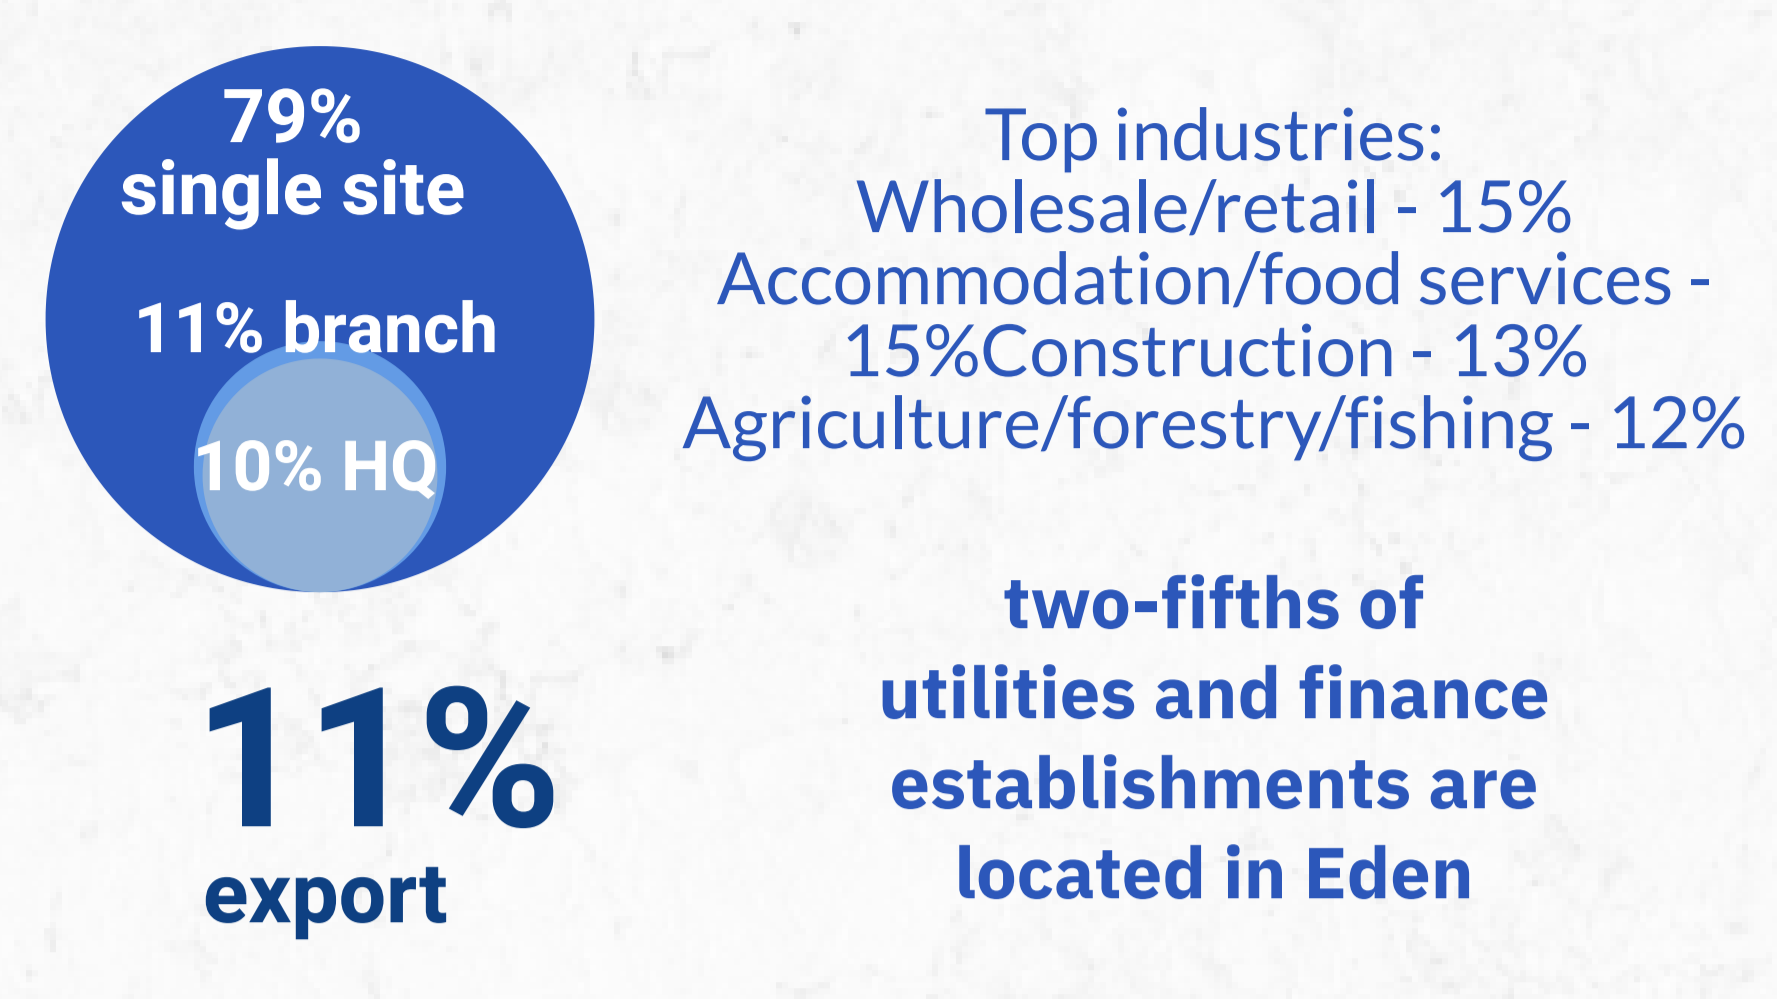

# Eden district Cumbria Business Survey 2020

14% of establishments located within the LDNP; 75% in a rural area

Telephone interviews conducted with private and voluntary/non-profit sector employers between October to December 2020 - site level information. Employer population data source: IDBR August 2020