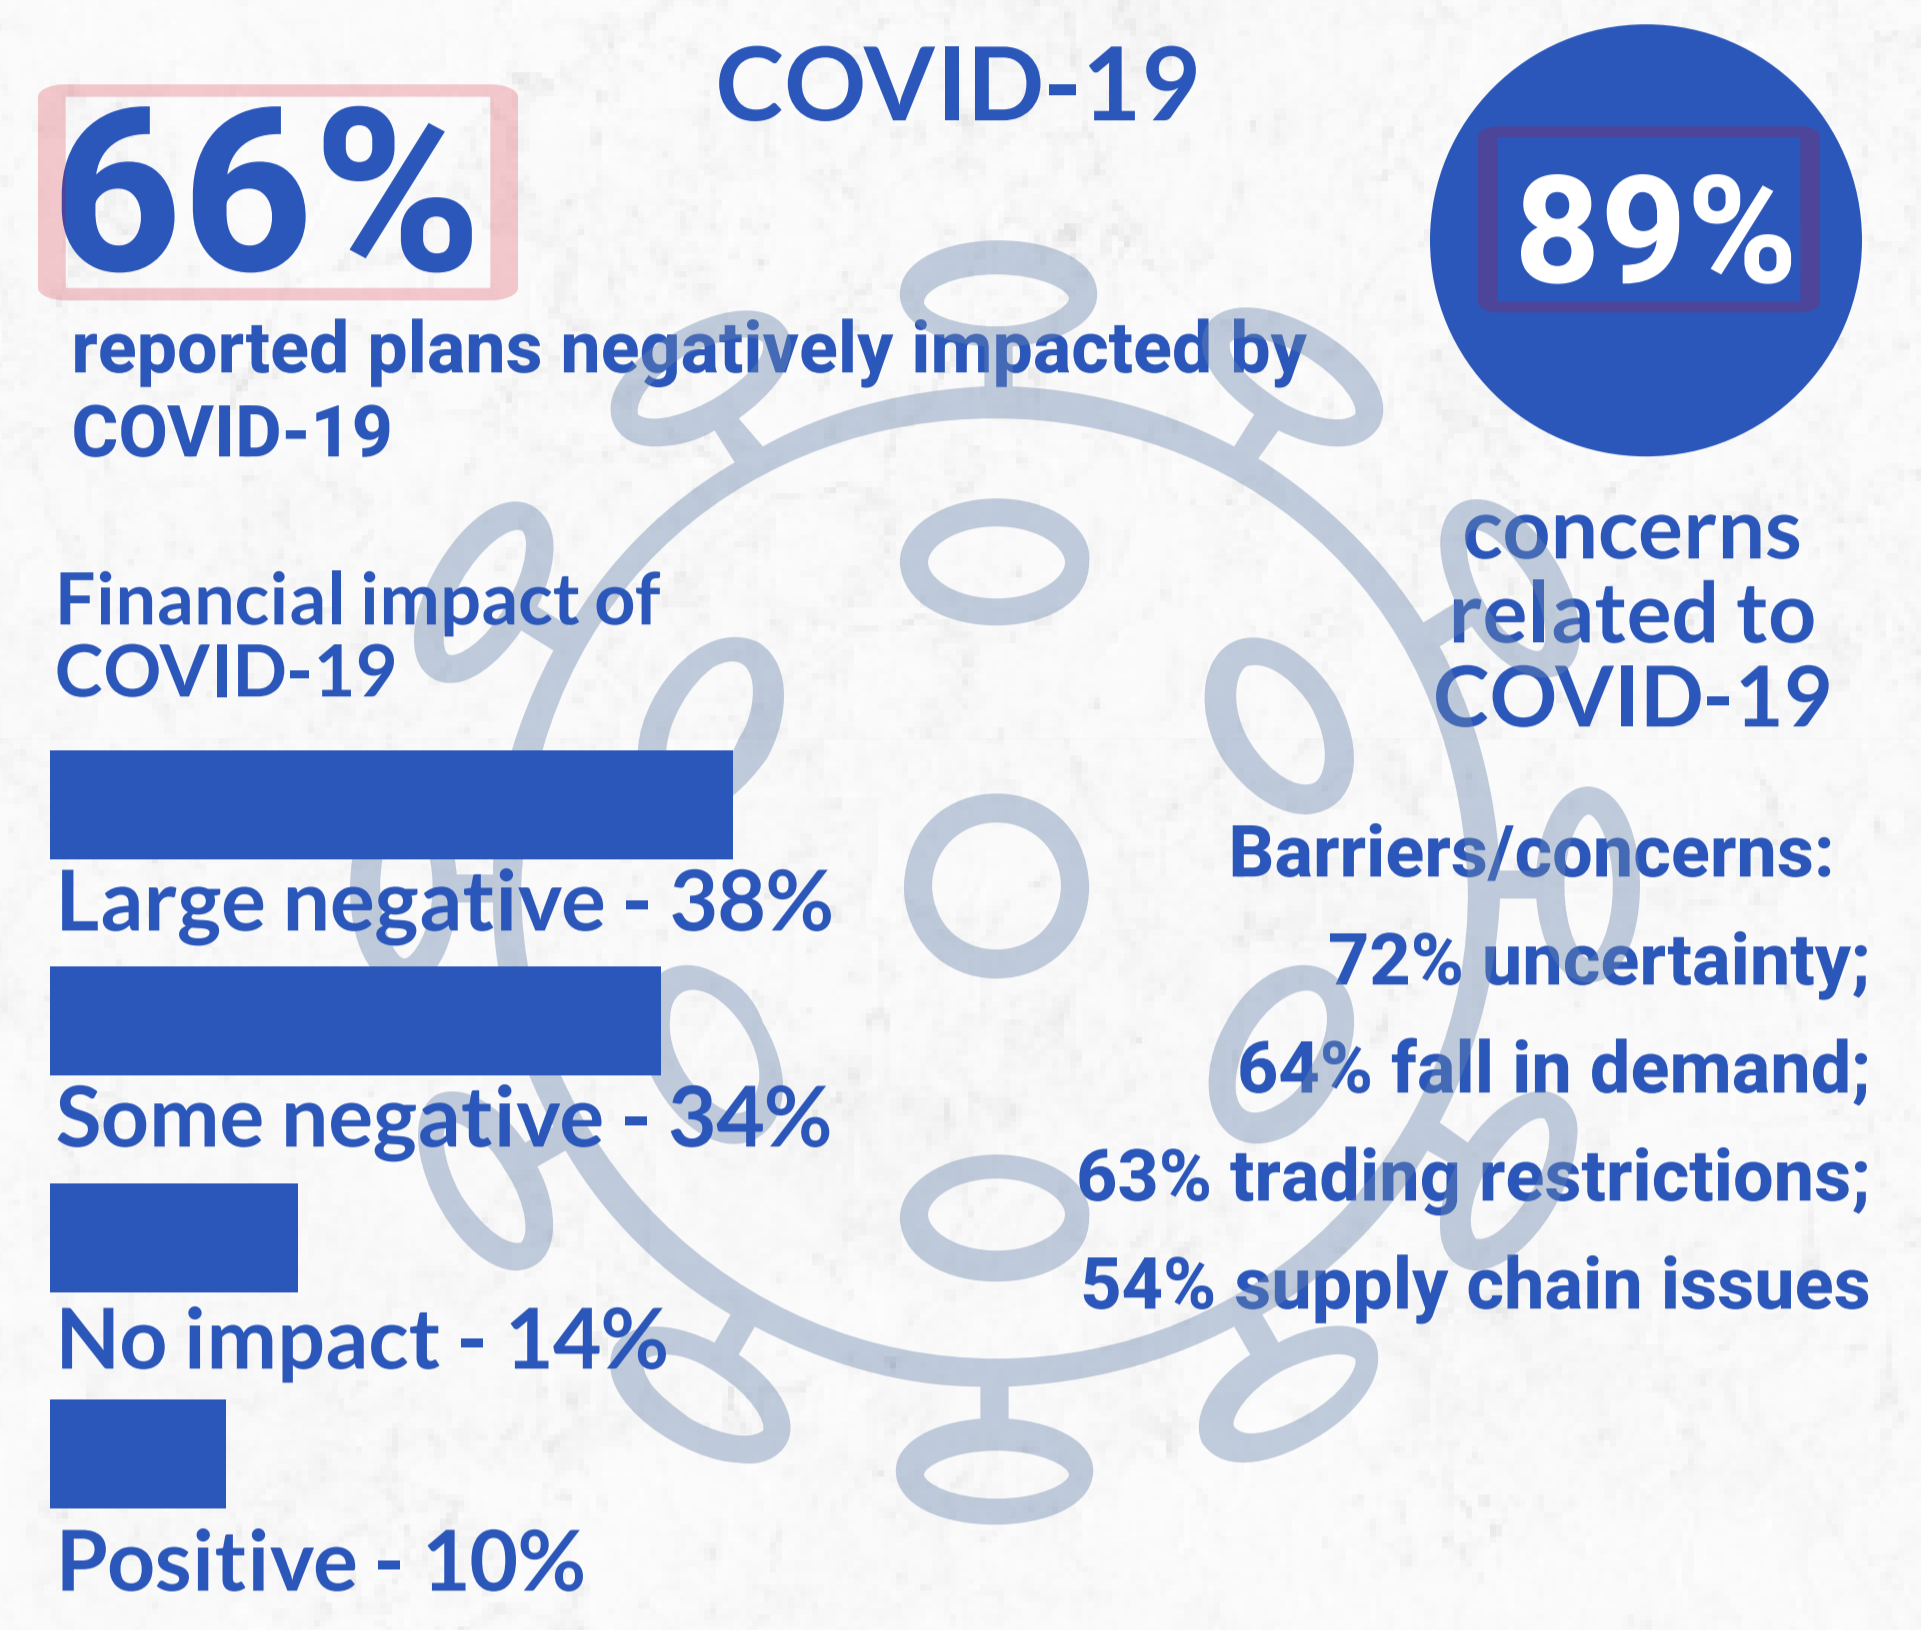

# Eden district Cumbria Business Survey 2020

14% of establishments located within the LDNP; 75% in a rural area

Telephone interviews conducted with private and voluntary/non-profit sector employers between October to December 2020 - site level information. Employer population data source: IDBR August 2020

green shading - above Cumbria average  
red shading - below Cumbria average