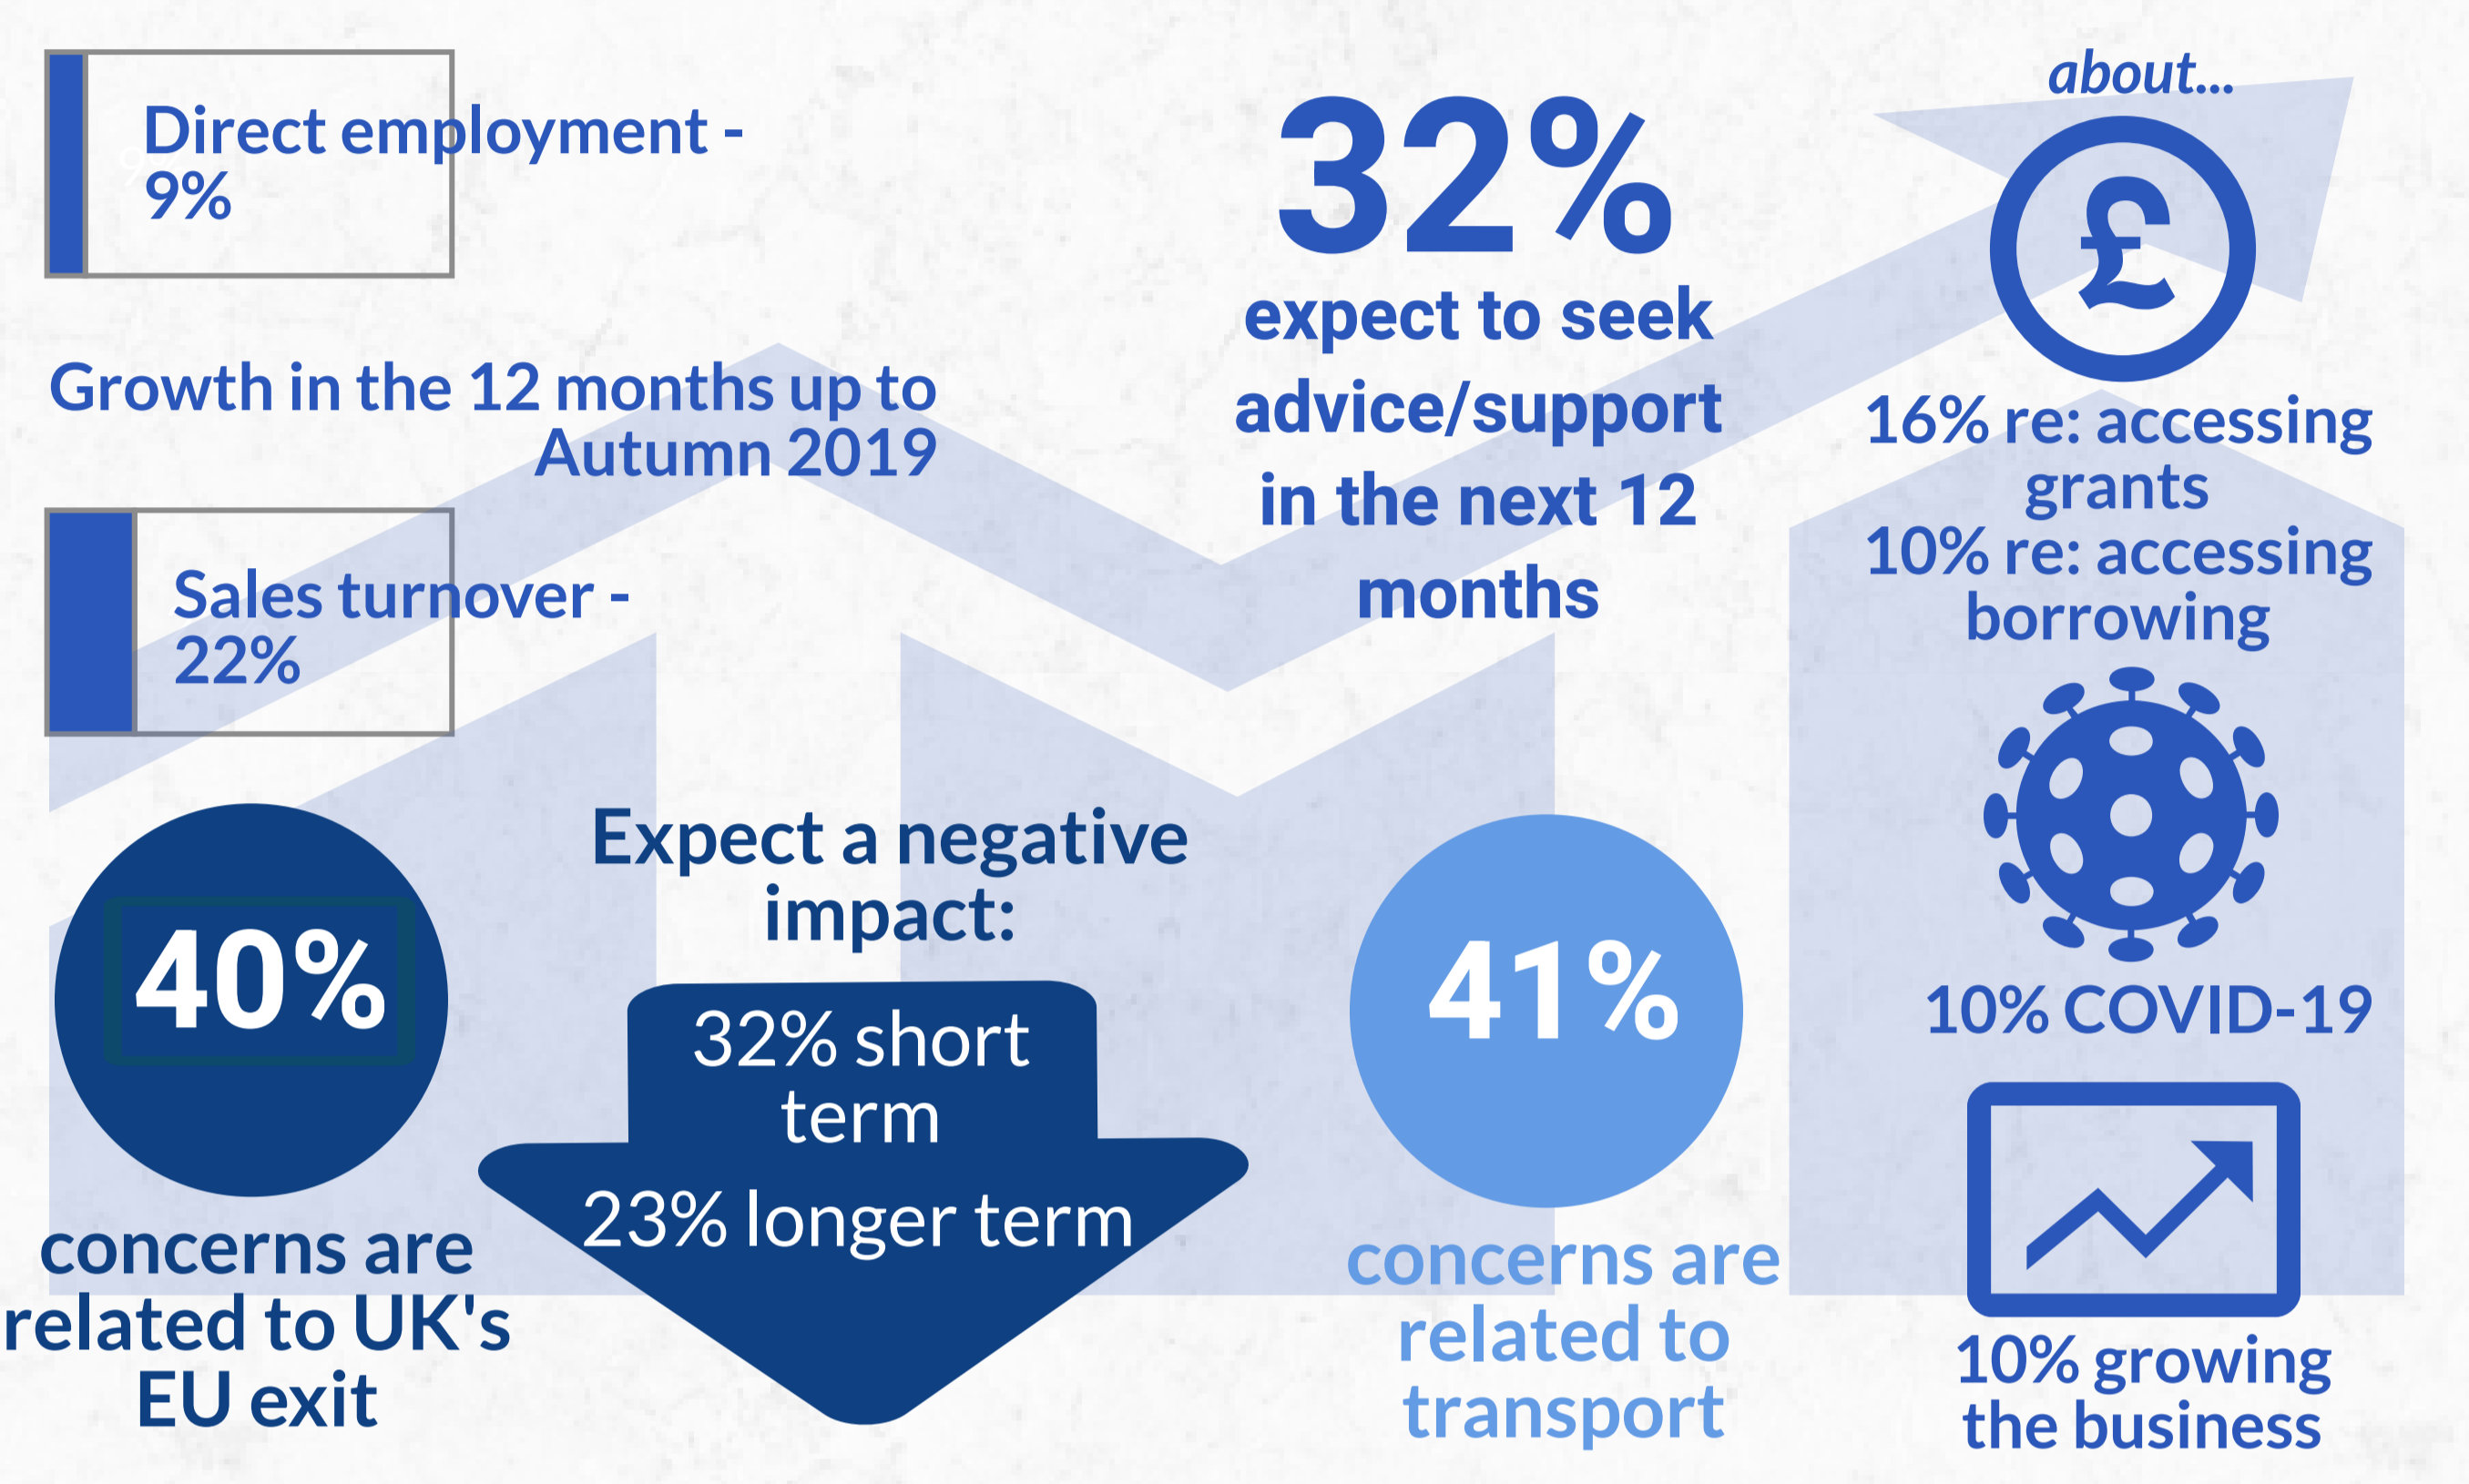

# Eden district Cumbria Business Survey 2020

14% of establishments located within the LDNP; 75% in a rural area

Telephone interviews conducted with private and voluntary/non-profit sector employers between October to December 2020 - site level information. Employer population data source: IDBR August 2020

green shading - above Cumbria average  
red shading - below Cumbria average