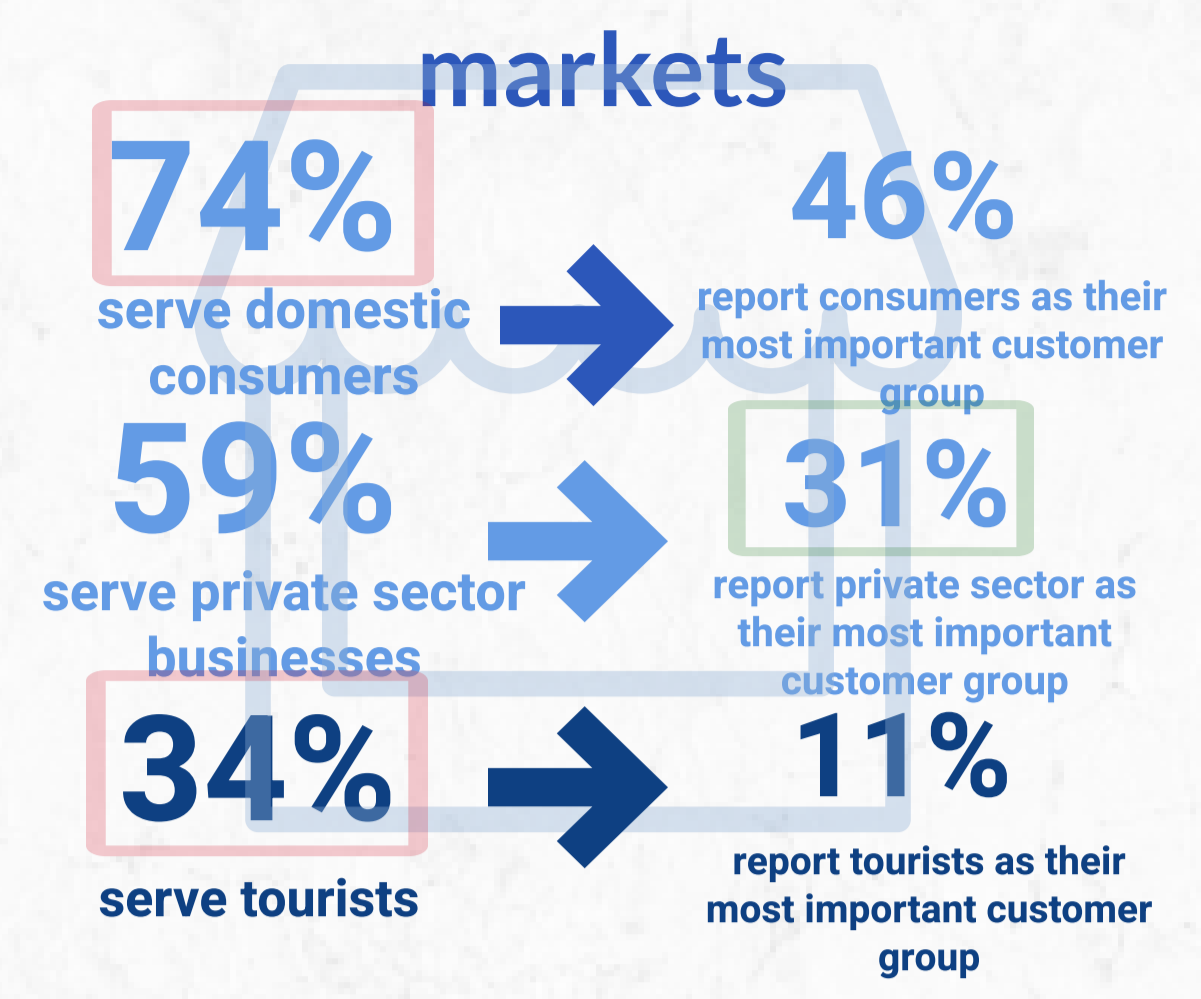

# Eden district Cumbria Business Survey 2020

14% of establishments located within the LDNP; 75% in a rural area

Telephone interviews conducted with private and voluntary/non-profit sector employers between October to December 2020 - site level information. Employer population data source: IDBR August 2020

260 surveys completed

Survey commissioned and managed by Cumbria County Council, supported by Cumbria LEP, the 6 district councils in Cumbria and Cumbria Chamber of Commerce  
For more information contact: [ginny.murphy@cumbria.gov.uk](mailto:ginny.murphy@cumbria.gov.uk)

green shading - above Cumbria average  
red shading - below Cumbria average