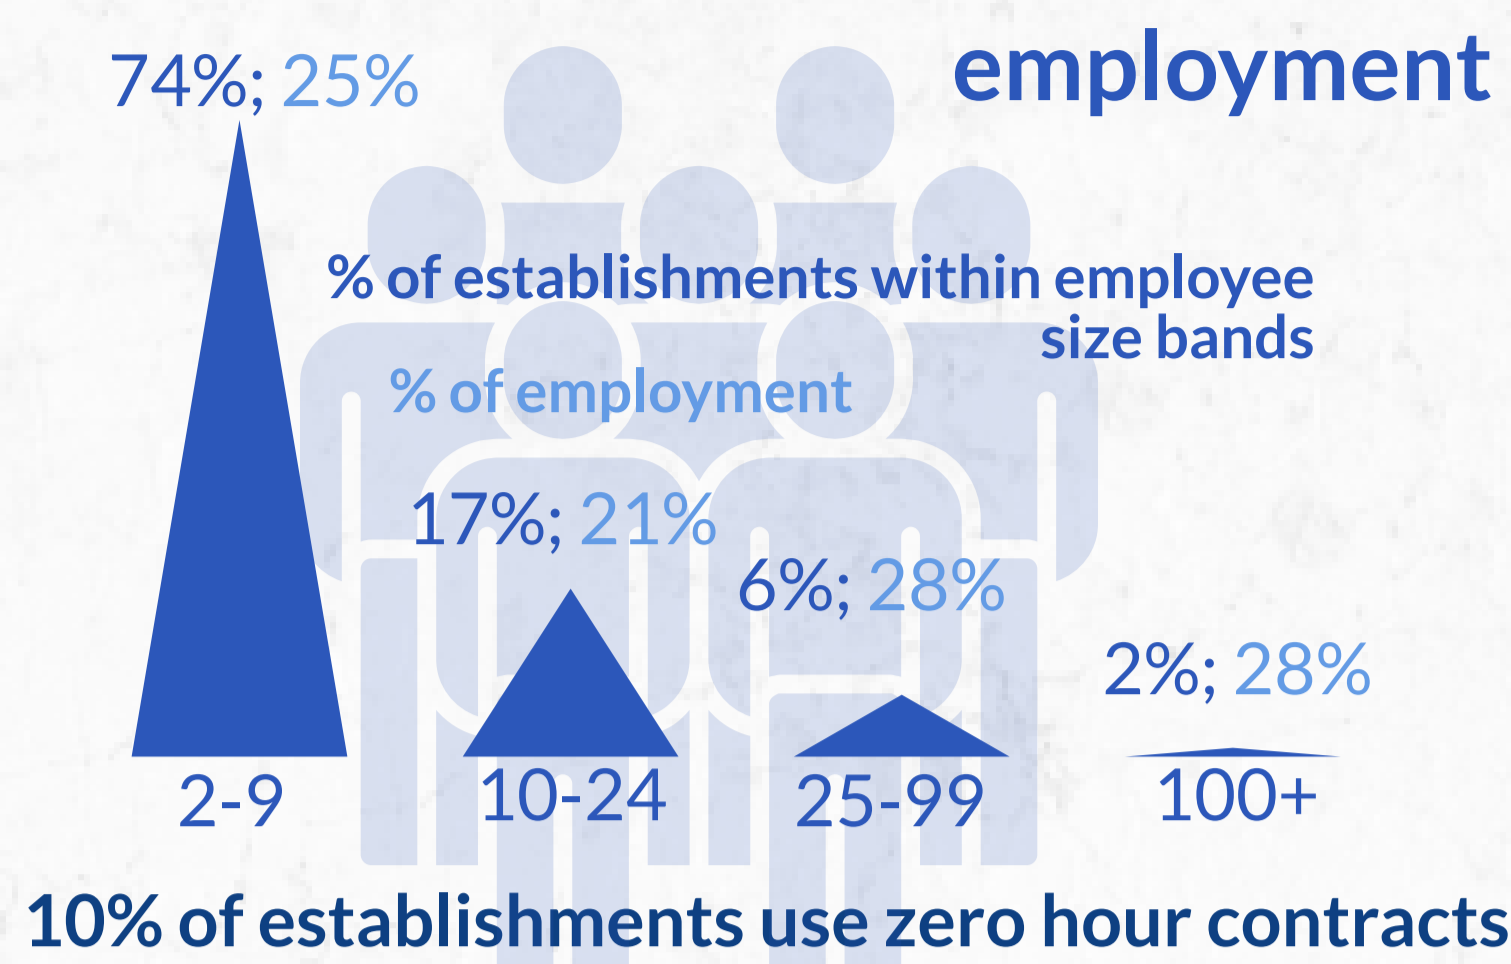

# Eden district Cumbria Business Survey 2020

14% of establishments located within the LDNP; 75% in a rural area

Telephone interviews conducted with private and voluntary/non-profit sector employers between October to December 2020 - site level information. Employer population data source: IDBR August 2020