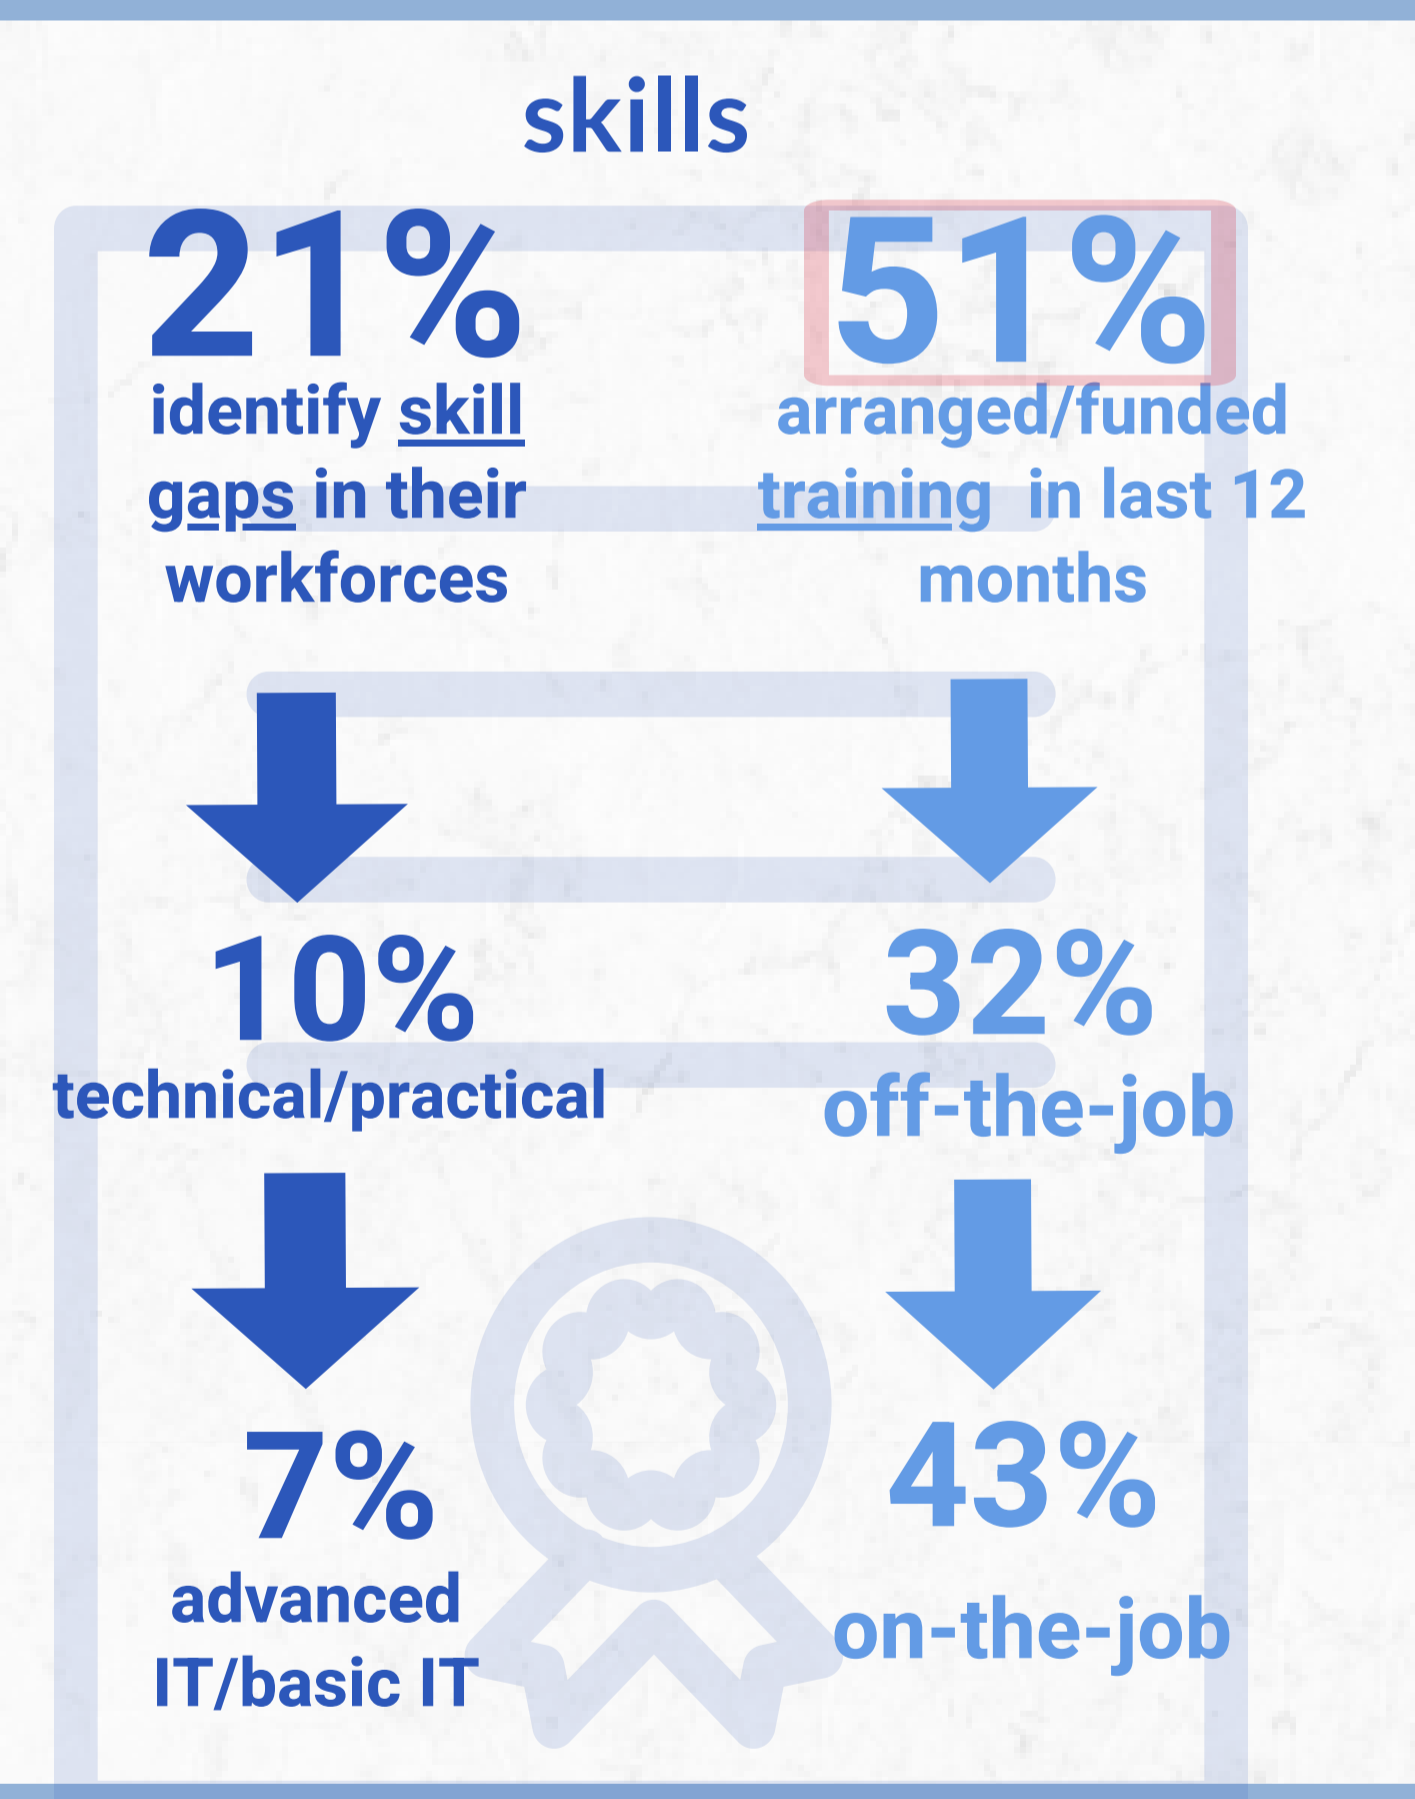

# Eden district Cumbria Business Survey 2020

14% of establishments located within the LDNP; 75% in a rural area

Telephone interviews conducted with private and voluntary/non-profit sector employers between October to December 2020 - site level information. Employer population data source: IDBR August 2020

green shading - above Cumbria average  
red shading - below Cumbria average